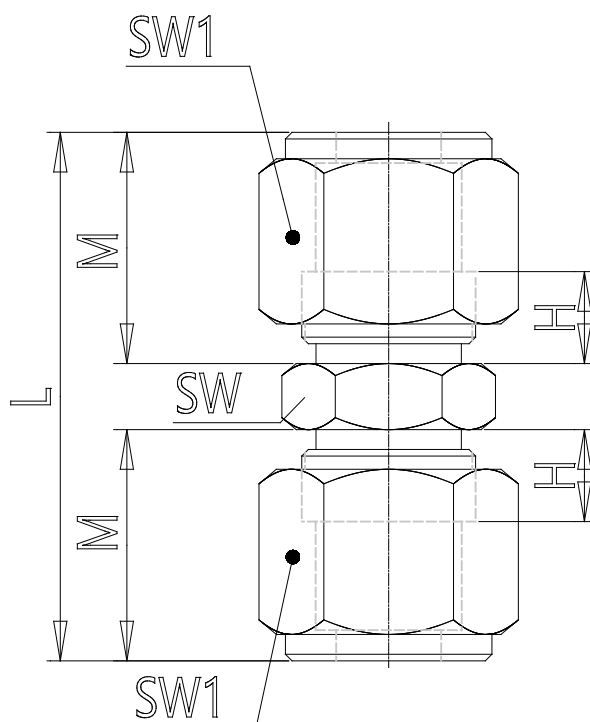

Mod. X1580 - Series X2000 fittings

Product code: X1580 6/4

Datasheet creation date: 10/03/2025 08:55

Check the most updated document online [click here](#)

■ TECHNICAL DATA

Mod.	X1580 6/4
------	-----------

Mod. X1580 - Series X2000 fittings

Product code: X1580 6/4

DIMENSIONS

Tube	6/4
H (mm)	8
L (mm)	37
M (mm)	16.0
SW (mm)	12
SW1 (mm)	12