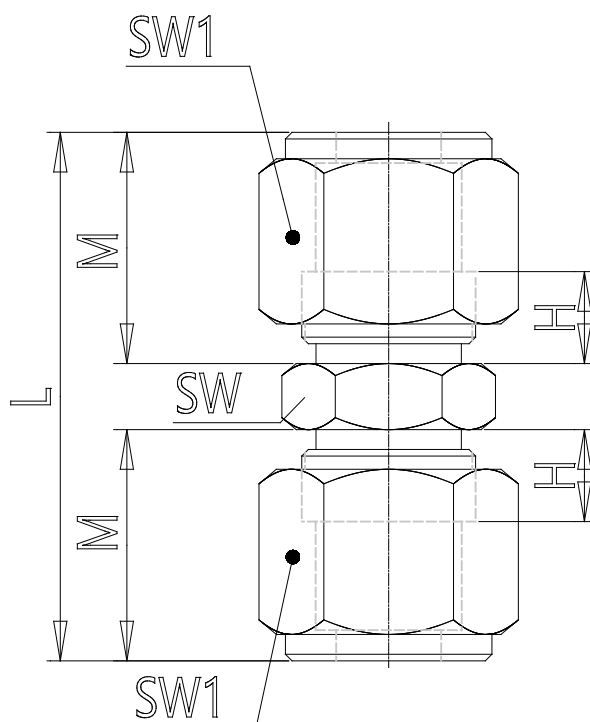

Mod. X1580 - Series X2000 fittings

Product code: X1580 8/6

Datasheet creation date: 10/03/2025 08:55

Check the most updated document online [click here](#)

■ TECHNICAL DATA

Mod.	X1580 8/6
------	-----------

Mod. X1580 - Series X2000 fittings

Product code: X1580 8/6

DIMENSIONS

Tube	8/6
H (mm)	8
L (mm)	37
M (mm)	15.5
SW (mm)	12
SW1 (mm)	14