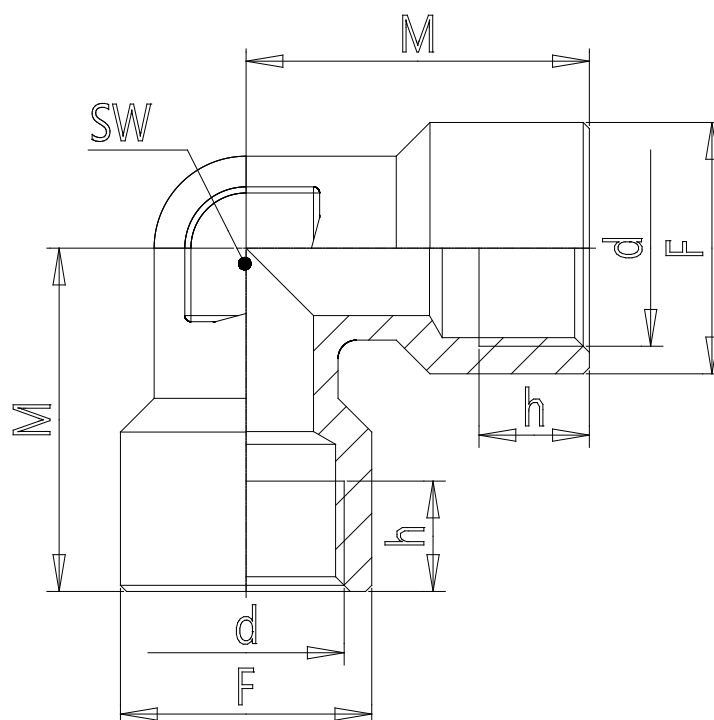

## Mod. X2013 - Series X2000 fittings

Product code: X2013 1/4

Datasheet creation date: 10/03/2025 02:53

Check the most updated document online [click here](#)

### ■ TECHNICAL DATA

Mod.	X2013 1/4
------	-----------

## Mod. X2013 - Series X2000 fittings

Product code: X2013 1/4

### DIMENSIONS

<b>d</b>	G1/4
<b>h (mm)</b>	10
<b>M (mm)</b>	25.5
<b>F (mm)</b>	16.5
<b>SW (mm)</b>	12