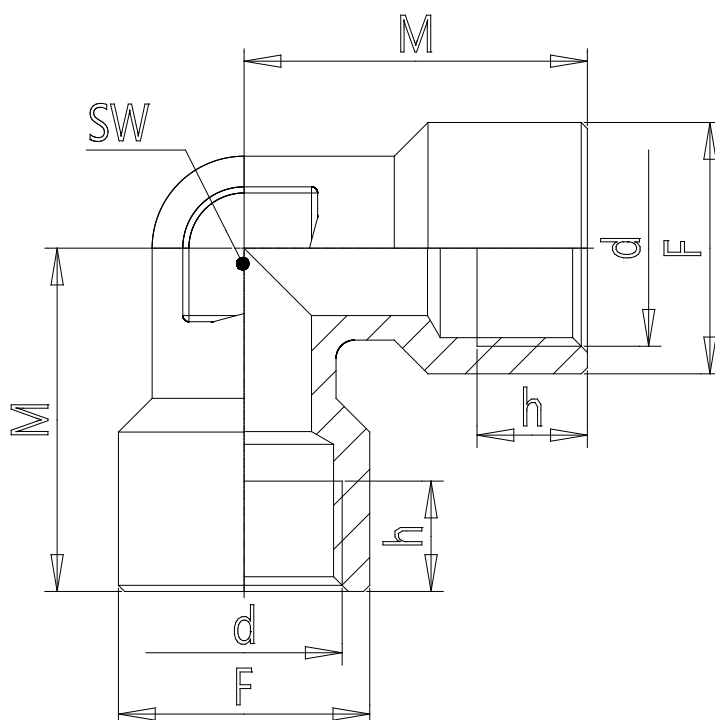

## Mod. X2013 - Series X2000 fittings

Product code: X2013 1/8

Datasheet creation date: 10/03/2025 02:53

Check the most updated document online [click here](#)

### TECHNICAL DATA

Mod.	X2013 1/8
------	-----------

## Mod. X2013 - Series X2000 fittings

Product code: X2013 1/8

### DIMENSIONS

<b>d</b>	G1/8
<b>h (mm)</b>	8
<b>M (mm)</b>	23.0
<b>F (mm)</b>	13.0
<b>SW (mm)</b>	10