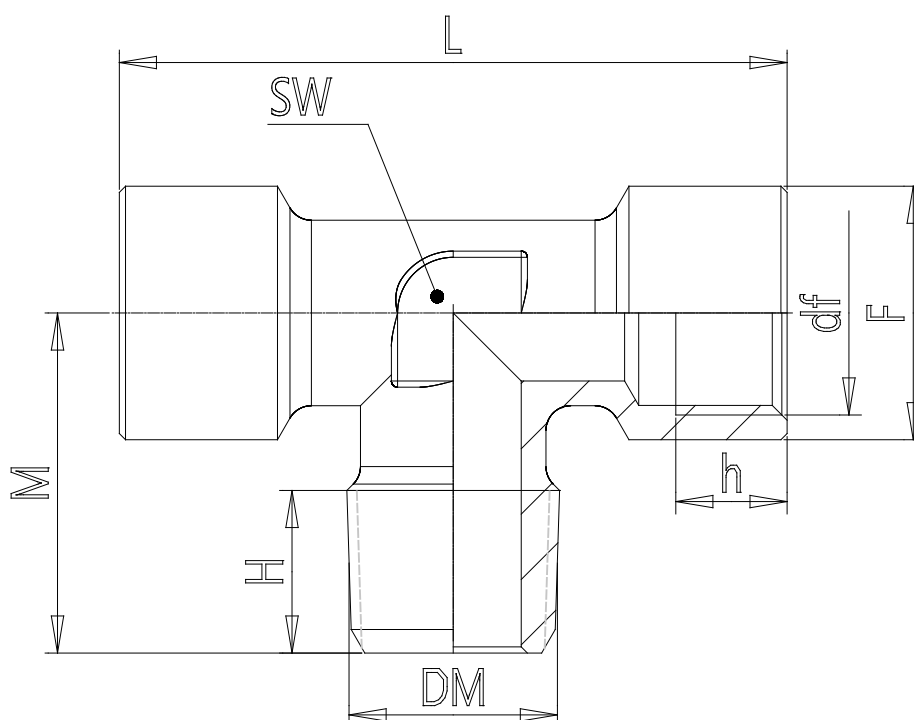

## Mod. X2060 - Series X2000 fittings

Product code: X2060 1/8-1/8

Datasheet creation date: 10/03/2025 02:54

Check the most updated document online [click here](#)

### ■ TECHNICAL DATA

Mod.	X2060 1/8-1/8
------	---------------

## Mod. X2060 - Series X2000 fittings

Product code: X2060 1/8-1/8

### DIMENSIONS

<b>d</b>	G1/8
<b>D</b>	R1/8
<b>F (mm)</b>	13
<b>h (mm)</b>	7
<b>H (mm)</b>	7.5
<b>L (mm)</b>	37
<b>M (mm)</b>	18.0
<b>SW (mm)</b>	12