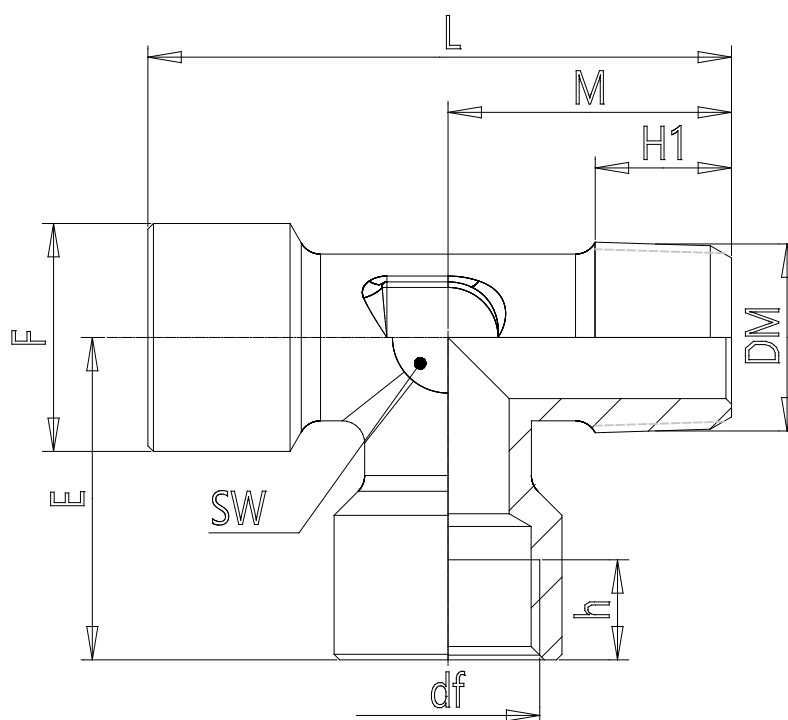

## Mod. X2070 - Series X2000 fittings

Product code: X2070 1/2-1/2

Datasheet creation date: 10/03/2025 02:54

Check the most updated document online [click here](#)

### ■ TECHNICAL DATA

Mod.	X2070 1/2-1/2
------	---------------

## Mod. X2070 - Series X2000 fittings

Product code: X2070 1/2-1/2

### DIMENSIONS

d	G1/2
D	R1/2
E (mm)	32.0
F (mm)	25.0
H (mm)	14.0
h (mm)	15
L (mm)	62.0
M (mm)	30
SW (mm)	20