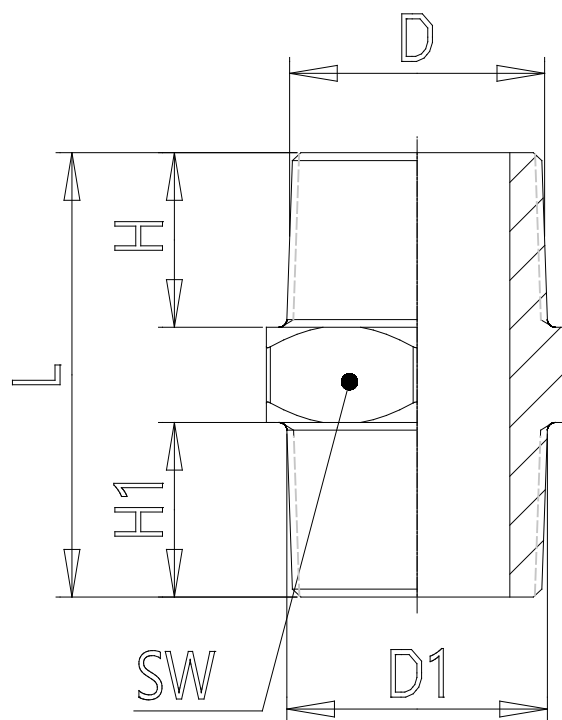

Mod. X2500 - Series X2000 fittings

Product code: X2500 1/8PT

Datasheet creation date: 10/03/2025 02:54

Check the most updated document online [click here](#)

TECHNICAL DATA

Mod.	X2500 1/8PT
------	-------------

Mod. X2500 - Series X2000 fittings

Product code: X2500 1/8PT

DIMENSIONS

D	1/8NPT
D1	1/8NPT
H (mm)	9
H1 (mm)	9
L (mm)	23
SW (mm)	11