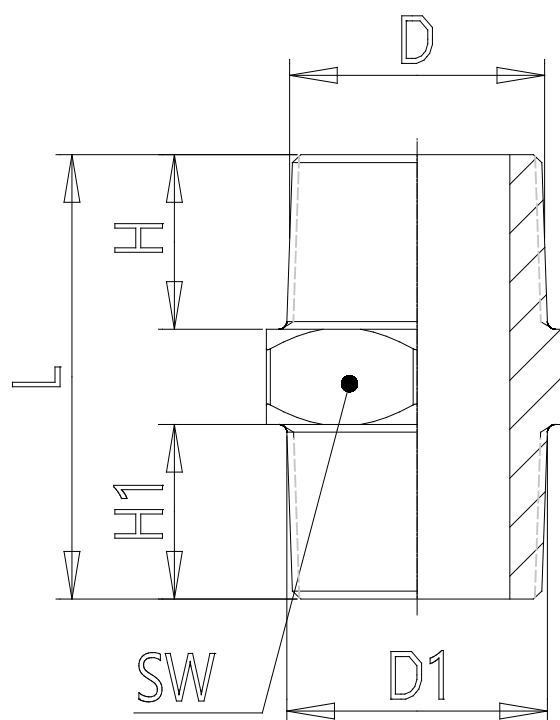

## Mod. X2500 - Series X2000 fittings

Product code: X2500 3/8

Datasheet creation date: 10/03/2025 02:54

Check the most updated document online [click here](#)

### TECHNICAL DATA

Mod.	X2500 3/8
------	-----------

## Mod. X2500 - Series X2000 fittings

Product code: X2500 3/8

### DIMENSIONS

<b>D</b>	R3/8
<b>D1</b>	R3/8
<b>H (mm)</b>	11
<b>H1 (mm)</b>	11
<b>L (mm)</b>	28
<b>SW (mm)</b>	17