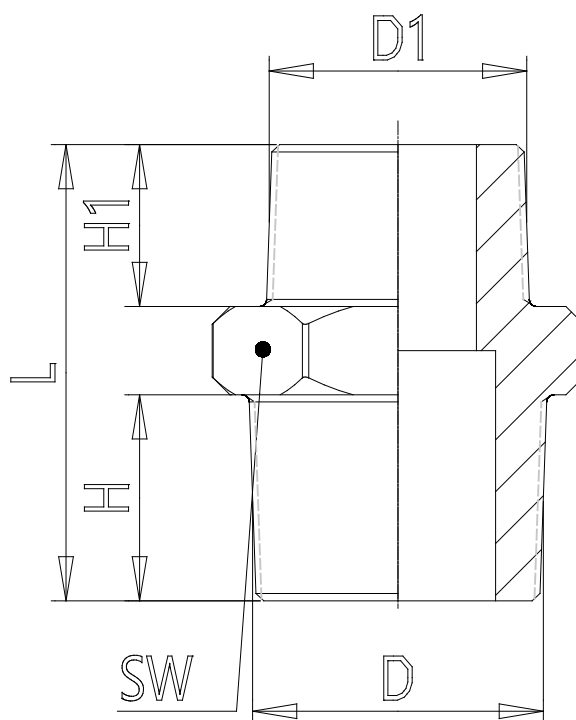

## Mod. X2510 - Series X2000 fittings

Product code: X2510 1/8-1/4

Datasheet creation date: 10/03/2025 02:54

Check the most updated document online [click here](#)

### TECHNICAL DATA

Mod.	X2510 1/8-1/4
------	---------------

## Mod. X2510 - Series X2000 fittings

Product code: X2510 1/8-1/4

### DIMENSIONS

<b>D</b>	R1/8
<b>D1</b>	R1/4
<b>H (mm)</b>	8
<b>H1 (mm)</b>	11
<b>L (mm)</b>	23
<b>SW (mm)</b>	14