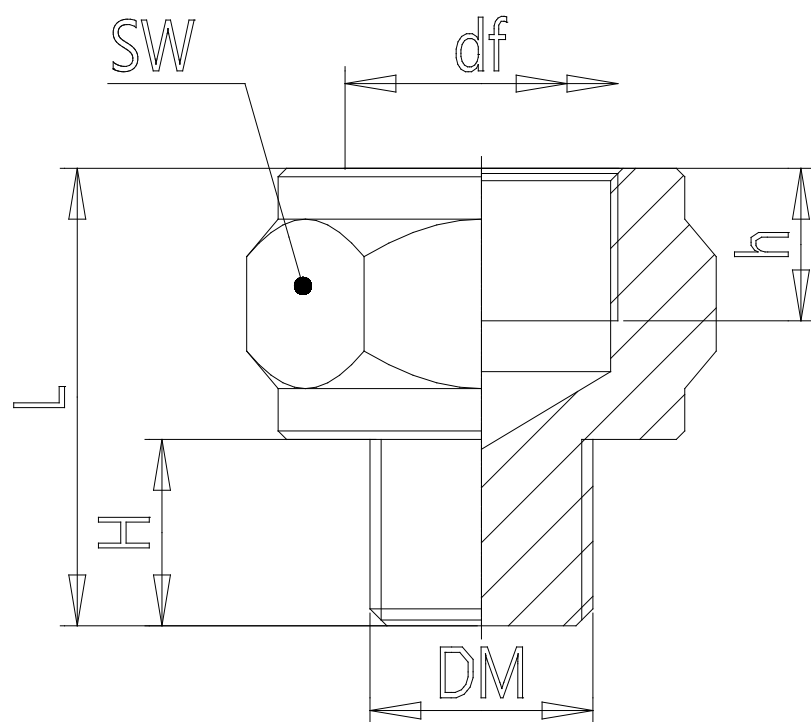

## Mod. X2520 - Series X2000 fittings

Product code: X2520 1/4-3/8

Datasheet creation date: 10/03/2025 02:55

Check the most updated document online [click here](#)

### TECHNICAL DATA

Mod.	X2520 1/4-3/8
------	---------------

## Mod. X2520 - Series X2000 fittings

Product code: X2520 1/4-3/8

### DIMENSIONS

<b>DM</b>	G1/4
<b>df</b>	G3/8
<b>H (mm)</b>	11
<b>h (mm)</b>	12
<b>L (mm)</b>	27
<b>SW (mm)</b>	24