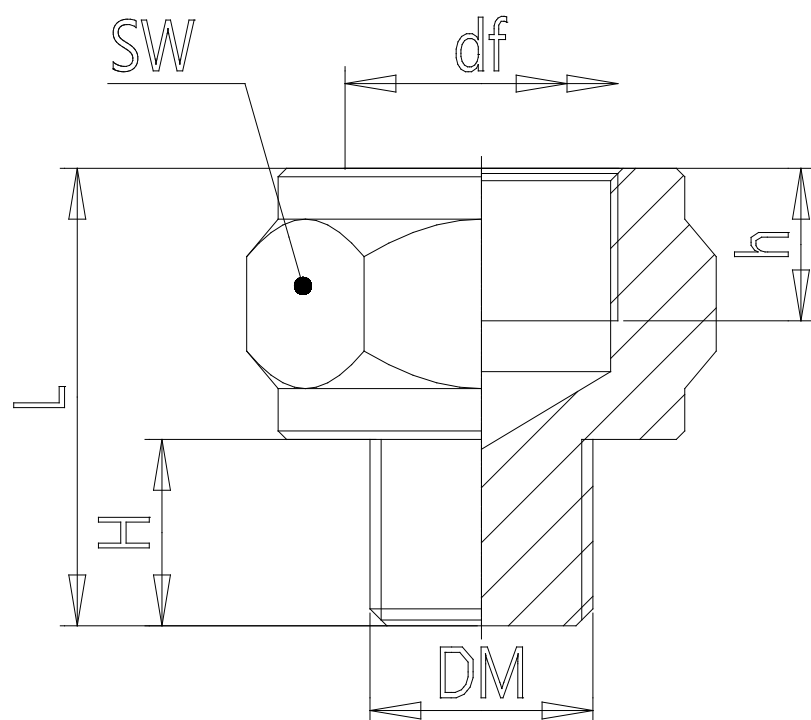

Mod. X2520 - Series X2000 fittings

Product code: X2520 1/8-1/4

Datasheet creation date: 10/03/2025 02:55

Check the most updated document online [click here](#)

■ TECHNICAL DATA

Mod.	X2520 1/8-1/4
------	---------------

Mod. X2520 - Series X2000 fittings

Product code: X2520 1/8-1/4

DIMENSIONS

DM	G1/8
df	G1/4
H (mm)	9
h (mm)	10
L (mm)	24
SW (mm)	19