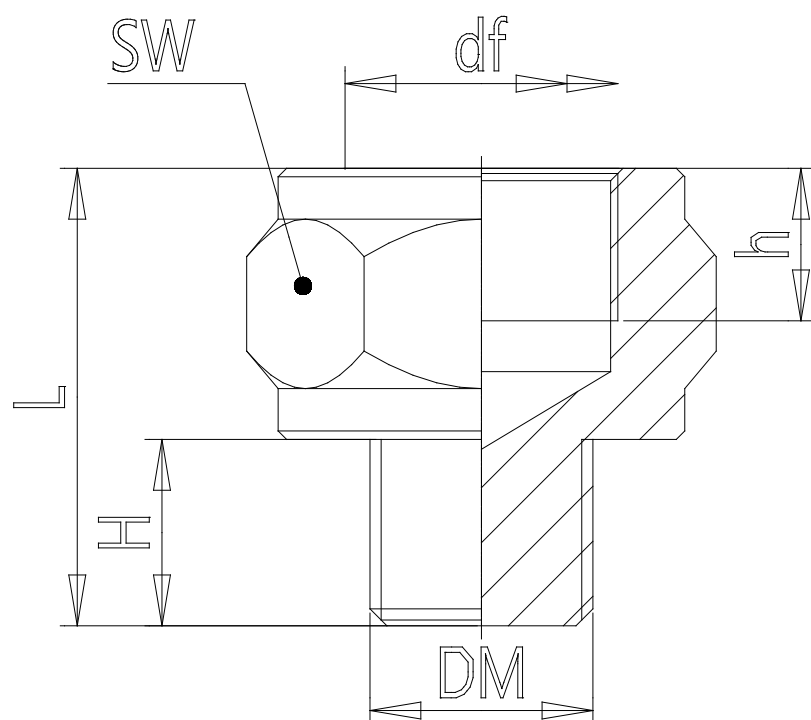

Mod. X2520 - Series X2000 fittings

Product code: X2520 1/8-3/8

Datasheet creation date: 10/03/2025 02:55

Check the most updated document online [click here](#)

TECHNICAL DATA

Mod.	X2520 1/8-3/8
------	---------------

Mod. X2520 - Series X2000 fittings

Product code: X2520 1/8-3/8

DIMENSIONS

DM	G1/8
df	G3/8
H (mm)	9
h (mm)	12
L (mm)	25
SW (mm)	24