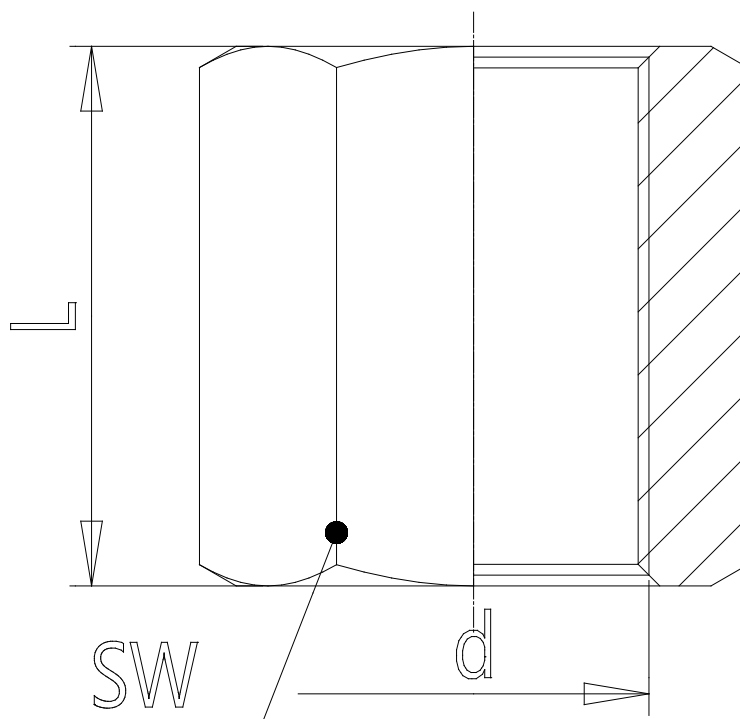

Mod. X2543 - Series X2000 fittings

Product code: X2543 1/4

Datasheet creation date: 10/03/2025 02:55

Check the most updated document online [click here](#)

TECHNICAL DATA

Mod.	X2543 1/4
------	-----------

Mod. X2543 - Series X2000 fittings

Product code: X2543 1/4

DIMENSIONS

D	G1/4
L (mm)	24
SW (mm)	17