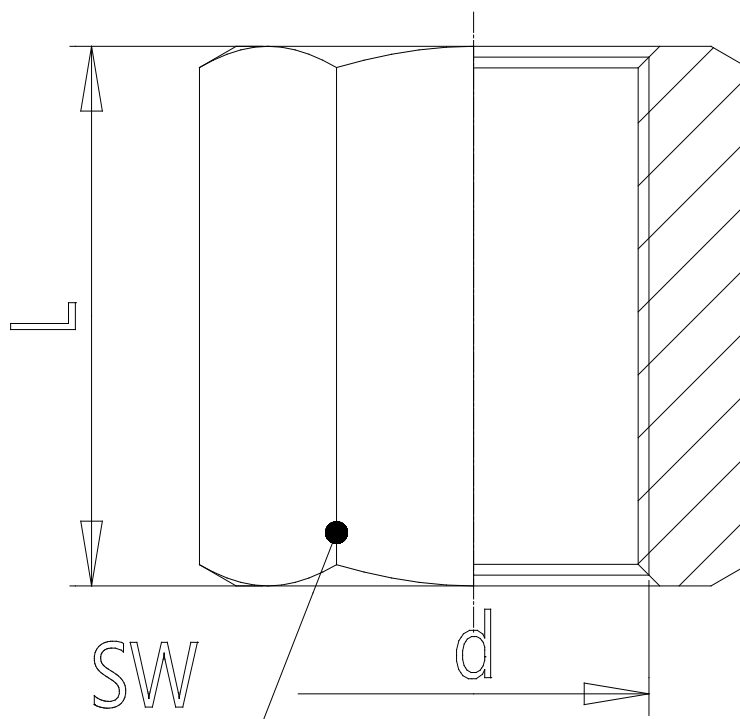

Mod. X2543 - Series X2000 fittings

Product code: X2543 1/8

Datasheet creation date: 10/03/2025 02:56

Check the most updated document online [click here](#)

■ TECHNICAL DATA

Mod.	X2543 1/8
------	-----------

Mod. X2543 - Series X2000 fittings

Product code: X2543 1/8

DIMENSIONS

D	G1/8
L (mm)	17
SW (mm)	14