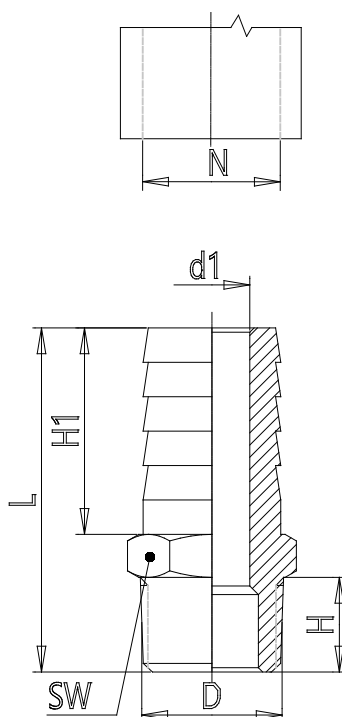

## Mod. X2600 - Series X2000 fittings

Product code: X2600 25-3/4

Datasheet creation date: 10/03/2025 02:56

Check the most updated document online [click here](#)

### ■ TECHNICAL DATA

Mod.	X2600 25-3/4
------	--------------

## Mod. X2600 - Series X2000 fittings

Product code: X2600 25-3/4

### DIMENSIONS

<b>D</b>	R3/4
<b>d (mm)</b>	19.9
<b>H (mm)</b>	16.0
<b>H1 (mm)</b>	20.0
<b>N (mm)</b>	25
<b>L (mm)</b>	43
<b>SW (mm)</b>	27