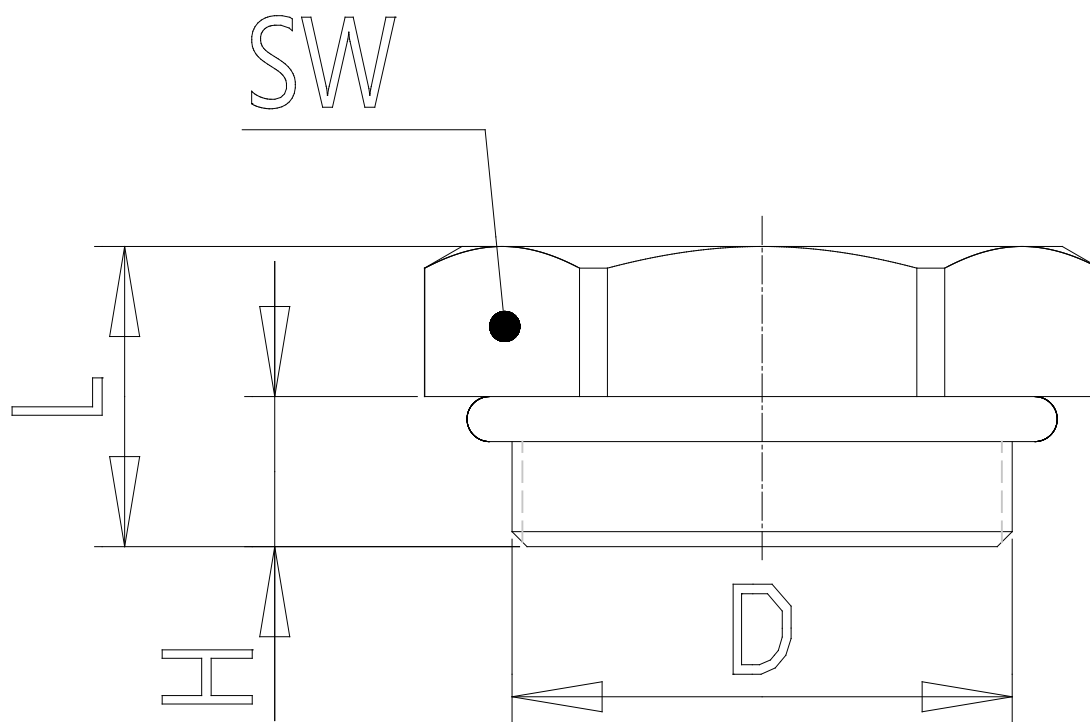

Mod. X2612 EH - Series X2000 fittings

Product code: X2612 1/8-EH

Datasheet creation date: 10/03/2025 02:57

Check the most updated document online [click here](#)

TECHNICAL DATA

Mod.	X2612 1/8-EH
------	--------------

Mod. X2612 EH - Series X2000 fittings

Product code: X2612 1/8-EH

DIMENSIONS

D	G1/8
H (mm)	5.0
L (mm)	9.0
SW (mm)	13