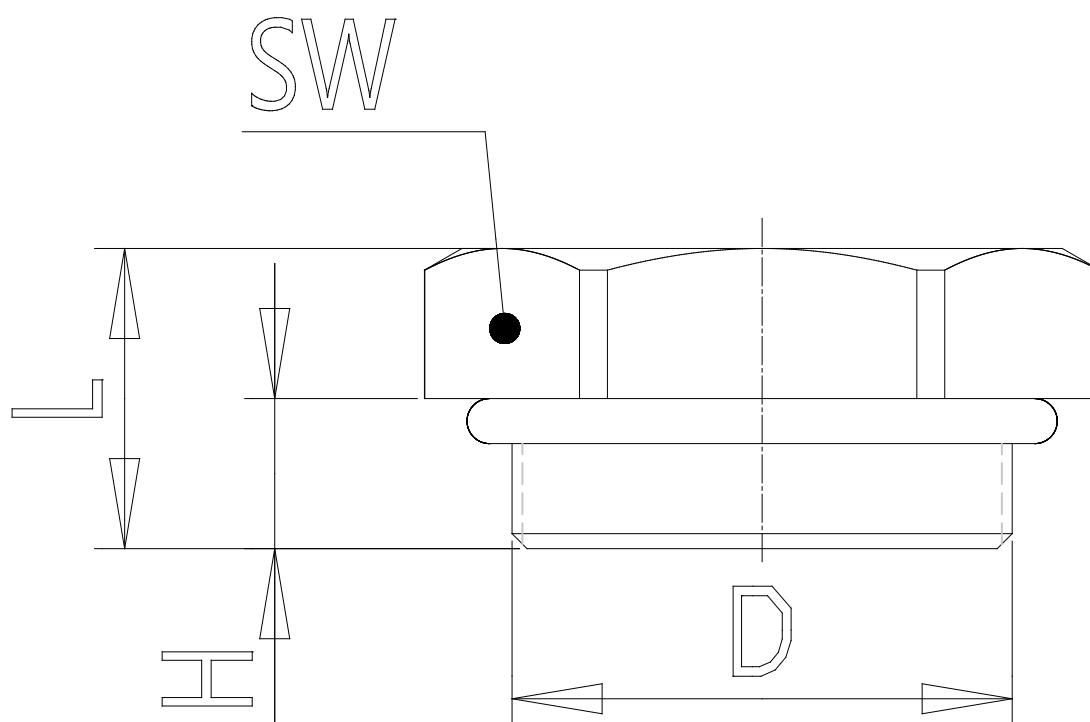

Mod. X2612 EH - Series X2000 fittings

Product code: X2612 3/8-EH

Datasheet creation date: 10/03/2025 02:57

Check the most updated document online [click here](#)

■ TECHNICAL DATA

Mod.	X2612 3/8-EH
------	--------------

Mod. X2612 EH - Series X2000 fittings

Product code: X2612 3/8-EH

DIMENSIONS

D	G3/8
H (mm)	5.5
L (mm)	10.5
SW (mm)	20