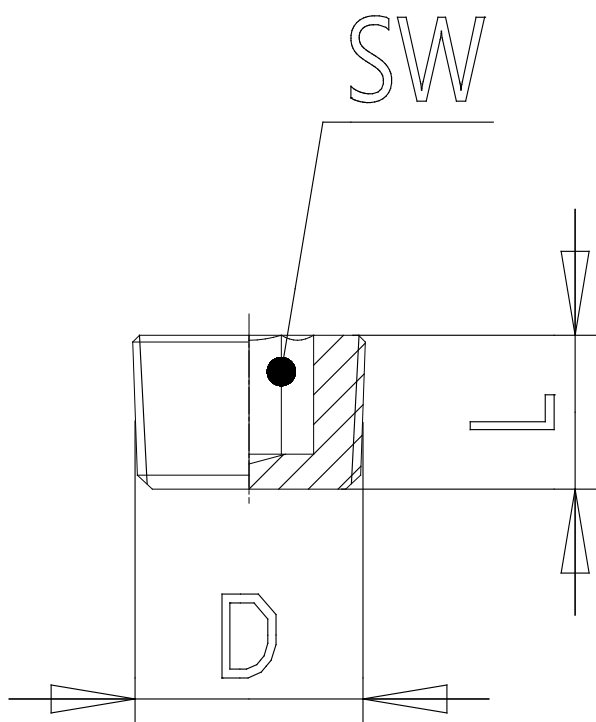

## Mod. X2615 - Series X2000 fittings

Product code: X2615 1/8

Datasheet creation date: 10/03/2025 02:57

Check the most updated document online [click here](#)

### TECHNICAL DATA

Mod.	X2615 1/8
------	-----------

## Mod. X2615 - Series X2000 fittings

Product code: X2615 1/8

### **DIMENSIONS**

<b>D</b>	R1/8
<b>L (mm)</b>	7
<b>SW (mm)</b>	5