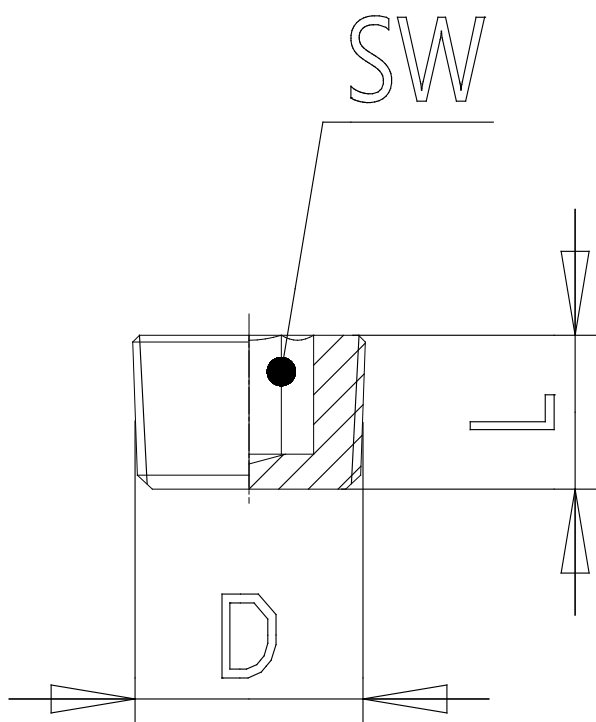

Mod. X2615 - Series X2000 fittings

Product code: X2615 3/8

Datasheet creation date: 10/03/2025 02:57

Check the most updated document online [click here](#)

TECHNICAL DATA

Mod.	X2615 3/8
------	-----------

Mod. X2615 - Series X2000 fittings

Product code: X2615 3/8

DIMENSIONS

D	R3/8
L (mm)	11
SW (mm)	8