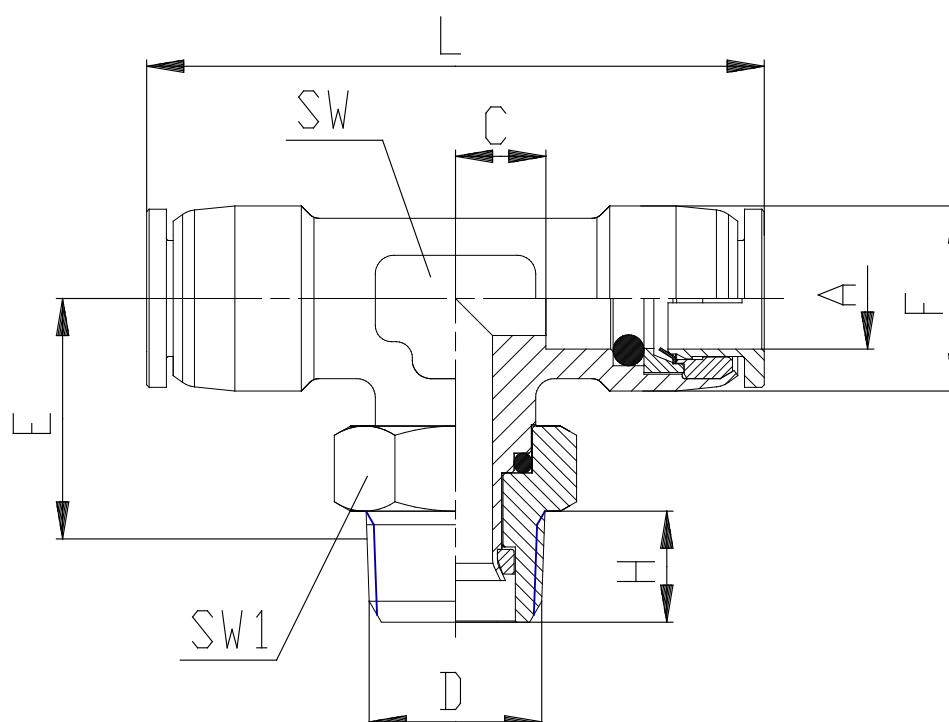

## Mod. X6430 - Series X6000 fittings

Product code: X6430 12-1/4

Datasheet creation date: 10/03/2025 09:19

Check the most updated document online [click here](#)

### TECHNICAL DATA

Mod.	X6430 12-1/4
------	--------------

## Mod. X6430 - Series X6000 fittings

Product code: X6430 12-1/4

### DIMENSIONS

<b>A (mm)</b>	12
<b>C (mm)</b>	14.0
<b>D</b>	R1/4
<b>E (mm)</b>	23.6
<b>F (mm)</b>	20.0
<b>H (mm)</b>	10
<b>L (mm)</b>	65.6
<b>SW (mm)</b>	18
<b>SW1 (mm)</b>	15
<b>Weight (g)</b>	79
<b>package</b>	10