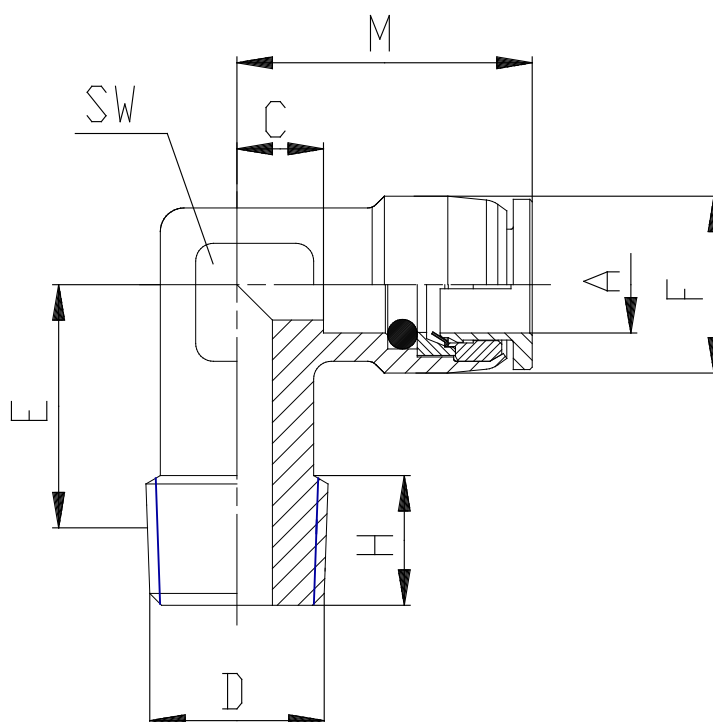

## Mod. X6500 - Series X6000 fittings

Product code: X6500 12-1/4

Datasheet creation date: 10/03/2025 09:19

Check the most updated document online [click here](#)

### TECHNICAL DATA

Mod.	X6500 12-1/4
------	--------------

## Mod. X6500 - Series X6000 fittings

Product code: X6500 12-1/4

### DIMENSIONS

<b>A (mm)</b>	12
<b>C (mm)</b>	9.5
<b>D</b>	R1/4
<b>E (mm)</b>	15.0
<b>F (mm)</b>	20.0
<b>H (mm)</b>	10
<b>M (mm)</b>	28.5
<b>SW (mm)</b>	17
<b>Weight (g)</b>	49
<b>package</b>	10