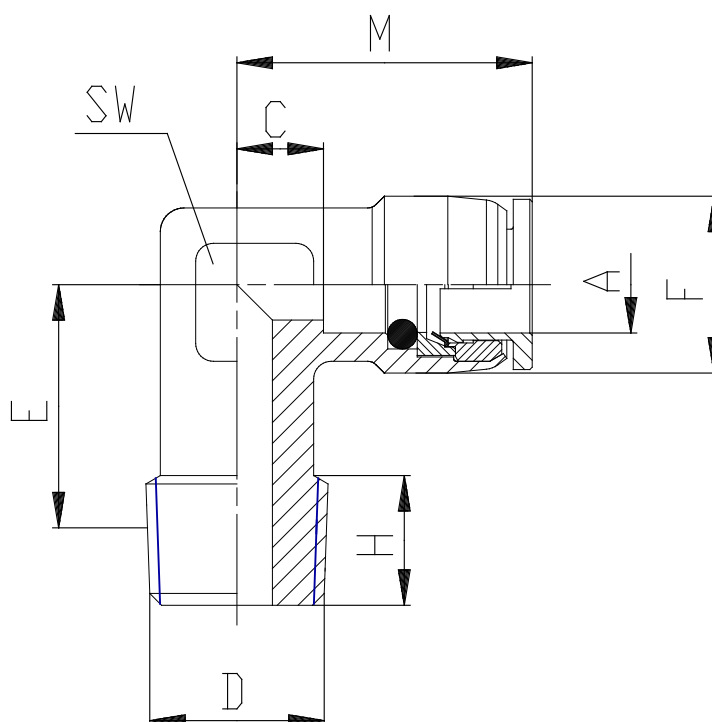

## Mod. X6500 - Series X6000 fittings

Product code: X6500 12-3/8

Datasheet creation date: 10/03/2025 09:20

Check the most updated document online [click here](#)

### TECHNICAL DATA

Mod.	X6500 12-3/8
------	--------------

## Mod. X6500 - Series X6000 fittings

Product code: X6500 12-3/8

### DIMENSIONS

<b>A (mm)</b>	12
<b>C (mm)</b>	9.5
<b>D</b>	R3/8
<b>E (mm)</b>	16.5
<b>F (mm)</b>	20.0
<b>H (mm)</b>	11
<b>M (mm)</b>	28.5
<b>SW (mm)</b>	17
<b>Weight (g)</b>	55
<b>package</b>	10