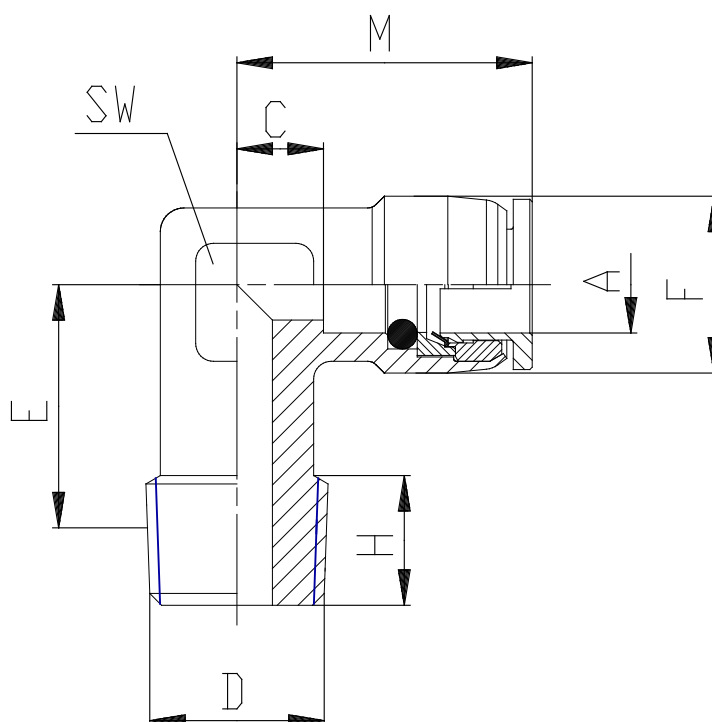

## Mod. X6500 - Series X6000 fittings

Product code: X6500 6-1/8

Datasheet creation date: 10/03/2025 09:20

Check the most updated document online [click here](#)

### TECHNICAL DATA

Mod.	X6500 6-1/8
------	-------------

## Mod. X6500 - Series X6000 fittings

Product code: X6500 6-1/8

### DIMENSIONS

<b>A (mm)</b>	6
<b>C (mm)</b>	9.0
<b>D</b>	R1/8
<b>E (mm)</b>	10.5
<b>F (mm)</b>	11.9
<b>H (mm)</b>	8
<b>M (mm)</b>	22.5
<b>SW (mm)</b>	12
<b>Weight (g)</b>	20
<b>package</b>	10