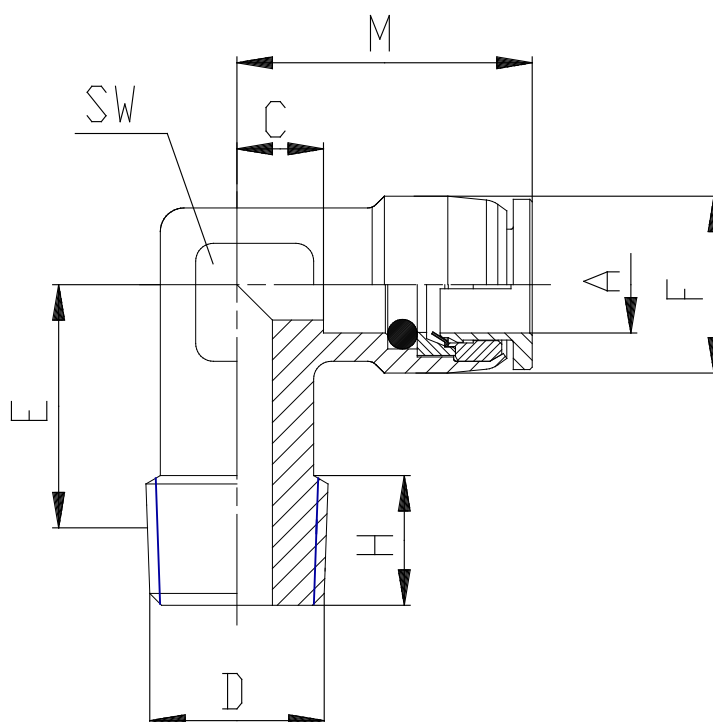

Mod. X6500 - Series X6000 fittings

Product code: X6500 8-1/4

Datasheet creation date: 10/03/2025 09:20

Check the most updated document online [click here](#)

■ TECHNICAL DATA

Mod.	X6500 8-1/4
------	-------------

Mod. X6500 - Series X6000 fittings

Product code: X6500 8-1/4

DIMENSIONS

A (mm)	8
C (mm)	8.0
D	R1/4
E (mm)	14.6
F (mm)	15.0
H (mm)	10
M (mm)	24.0
SW (mm)	12
Weight (g)	25
package	10