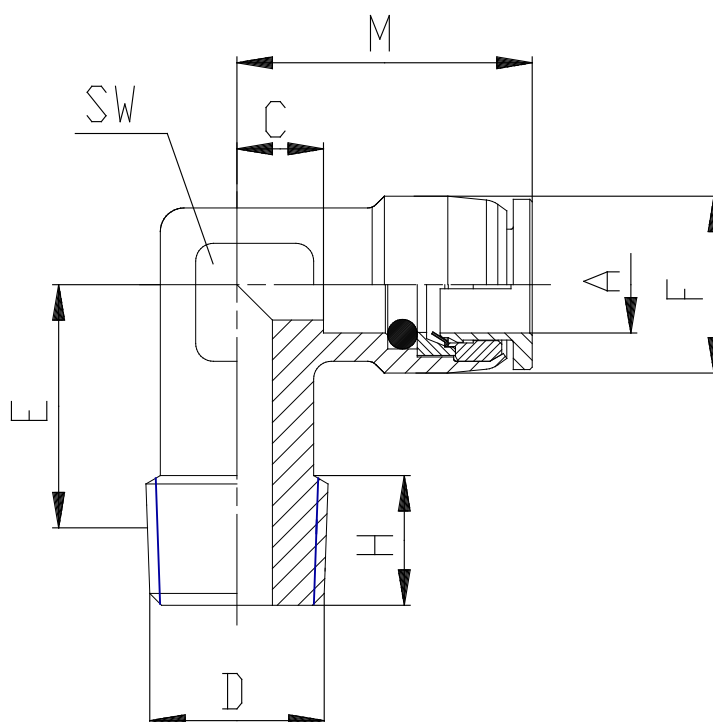

Mod. X6500 - Series X6000 fittings

Product code: X6500 8-1/8

Datasheet creation date: 10/03/2025 09:20

Check the most updated document online [click here](#)

TECHNICAL DATA

Mod.	X6500 8-1/8
------	-------------

Mod. X6500 - Series X6000 fittings

Product code: X6500 8-1/8

DIMENSIONS

A (mm)	8
C (mm)	8.0
D	R1/8
E (mm)	13.0
F (mm)	15.0
H (mm)	8
M (mm)	24.0
SW (mm)	12
Weight (g)	26
package	10