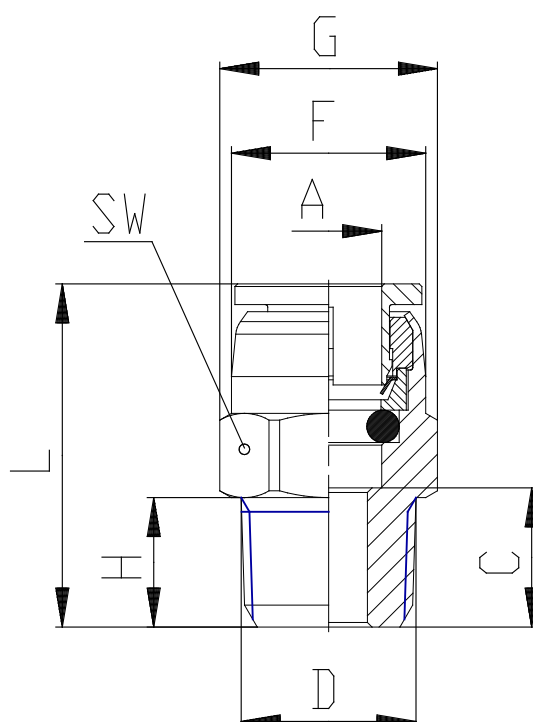

## Mod. X6510 - Series X6000 fittings

Product code: X6510 8-1/4

Datasheet creation date: 10/03/2025 09:20

Check the most updated document online [click here](#)

### TECHNICAL DATA

Mod.	X6510 8-1/4
------	-------------

## Mod. X6510 - Series X6000 fittings

Product code: X6510 8-1/4

### DIMENSIONS

<b>A (mm)</b>	8
<b>C (mm)</b>	10.0
<b>D (mm)</b>	R1/4
<b>F (mm)</b>	15.0
<b>H (mm)</b>	10
<b>L (mm)</b>	26.0
<b>SW (mm)</b>	15
<b>Weight (g)</b>	20
<b>package</b>	10