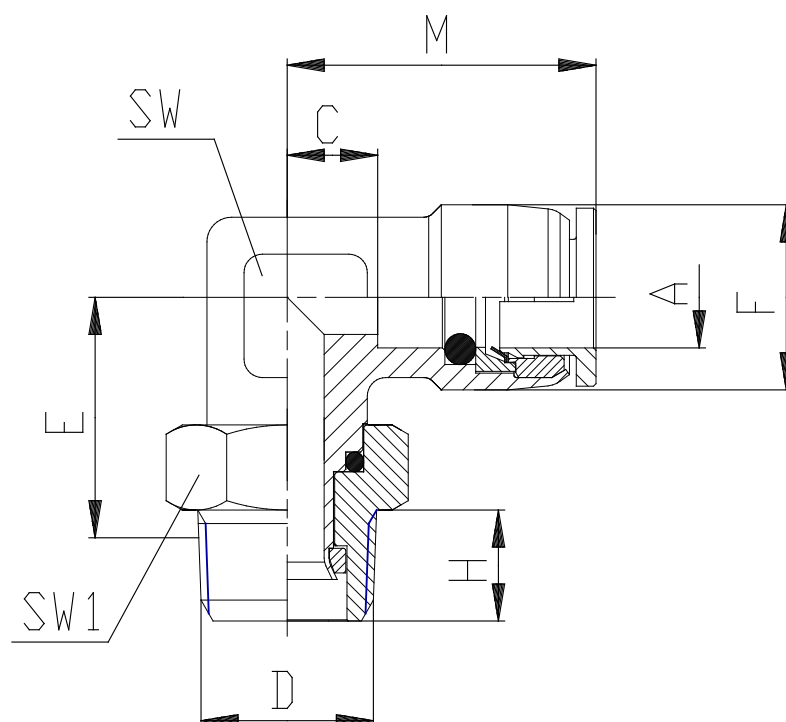

## Mod. X6520 - Series X6000 fittings

Product code: X6520 6-1/8

Datasheet creation date: 10/03/2025 09:21

Check the most updated document online [click here](#)

### TECHNICAL DATA

Mod.	X6520 6-1/8
------	-------------

## Mod. X6520 - Series X6000 fittings

Product code: X6520 6-1/8

### DIMENSIONS

<b>A (mm)</b>	6
<b>C (mm)</b>	8.8
<b>D</b>	R1/8
<b>E (mm)</b>	15.3
<b>F (mm)</b>	11.9
<b>H (mm)</b>	8
<b>M (mm)</b>	22.1
<b>SW (mm)</b>	12
<b>SW1 (mm)</b>	12
<b>Weight (g)</b>	24
<b>package</b>	10