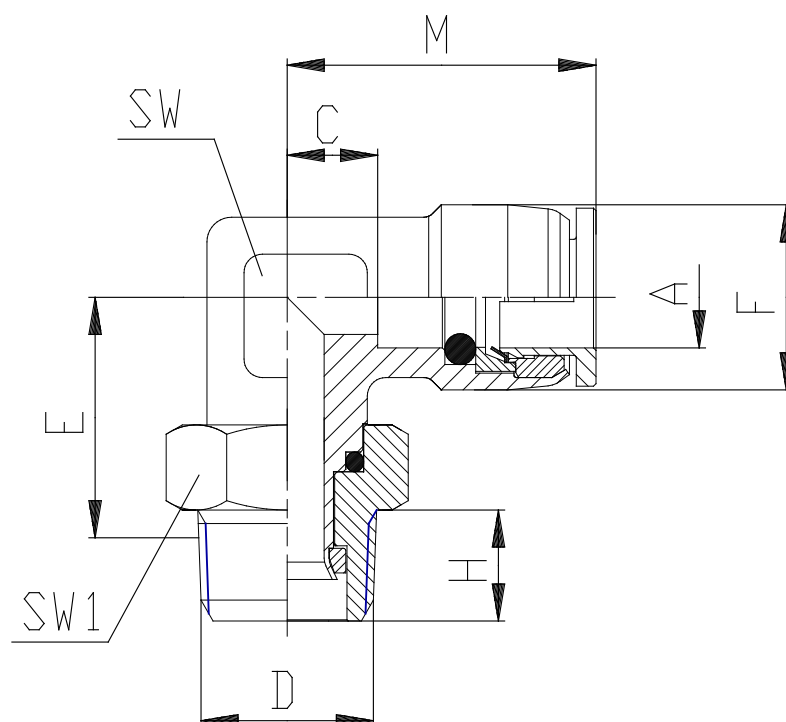

Mod. X6520 - Series X6000 fittings

Product code: X6520 8-1/4

Datasheet creation date: 10/03/2025 09:21

Check the most updated document online [click here](#)

TECHNICAL DATA

| | |
|------|-------------|
| Mod. | X6520 8-1/4 |
|------|-------------|

Mod. X6520 - Series X6000 fittings

Product code: X6520 8-1/4

DIMENSIONS

| | |
|-------------------|------|
| A (mm) | 8 |
| C (mm) | 9.4 |
| D | R1/4 |
| E (mm) | 19.8 |
| F (mm) | 15.0 |
| H (mm) | 10 |
| M (mm) | 25.2 |
| SW (mm) | 14 |
| SW1 (mm) | 15 |
| Weight (g) | 44 |
| package | 10 |