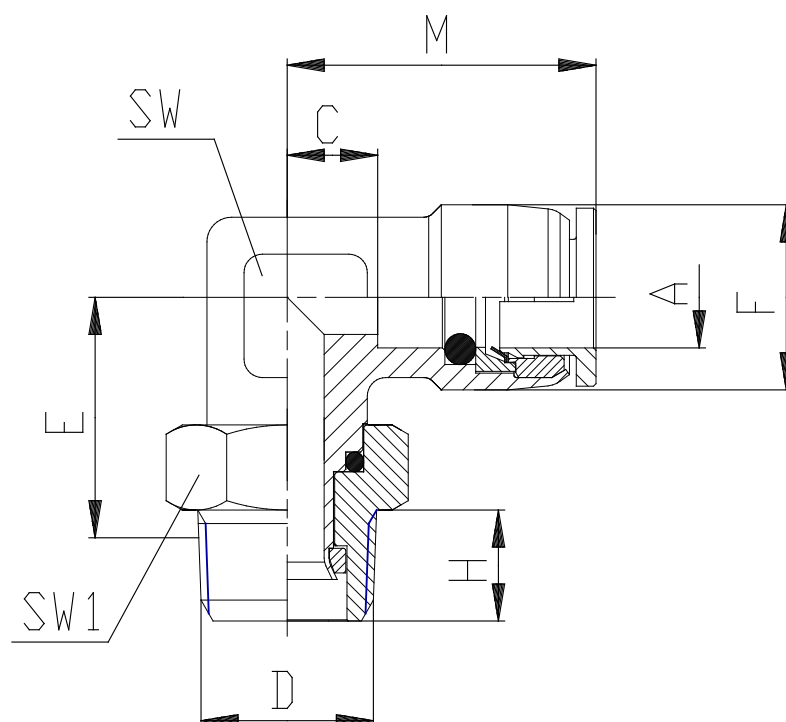

Mod. X6520 - Series X6000 fittings

Product code: X6520 8-1/8

Datasheet creation date: 10/03/2025 09:21

Check the most updated document online [click here](#)

TECHNICAL DATA

Mod.	X6520 8-1/8
------	-------------

Mod. X6520 - Series X6000 fittings

Product code: X6520 8-1/8

DIMENSIONS

A (mm)	8
C (mm)	9.4
D	R1/8
E (mm)	18.3
F (mm)	15.0
H (mm)	8
M (mm)	25.2
SW (mm)	14
SW1 (mm)	12
Weight (g)	41
package	10