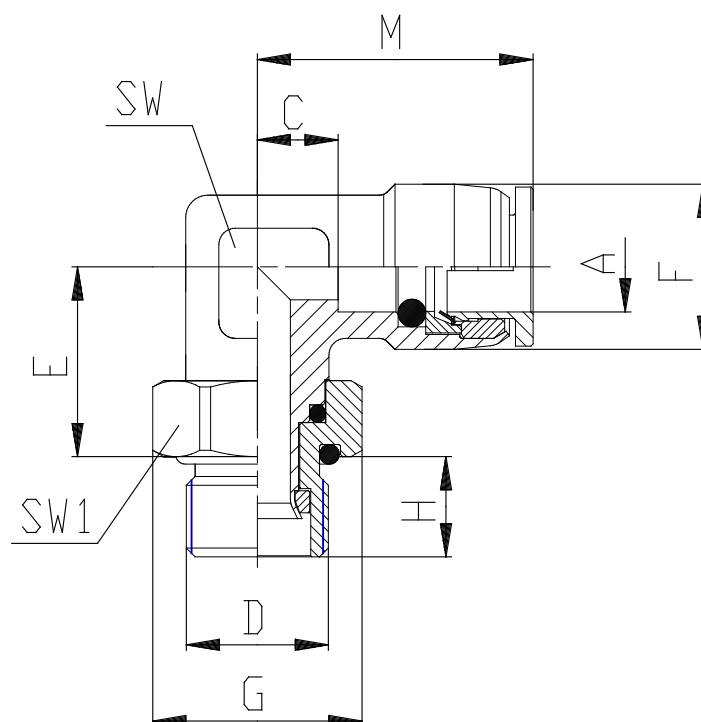

Mod. X6522 - Series X6000 fittings

Product code: X6522 12-3/8

Datasheet creation date: 10/03/2025 09:21

Check the most updated document online [click here](#)

TECHNICAL DATA

Mod.	X6522 12-3/8
------	--------------

Mod. X6522 - Series X6000 fittings

Product code: X6522 12-3/8

DIMENSIONS

A (mm)	12
C (mm)	9.5
D	G3/8
E (mm)	20.4
F (mm)	20.0
H (mm)	9.0
M (mm)	28.5
SW (mm)	17
SW1 (mm)	22
Weight (g)	73
package	10