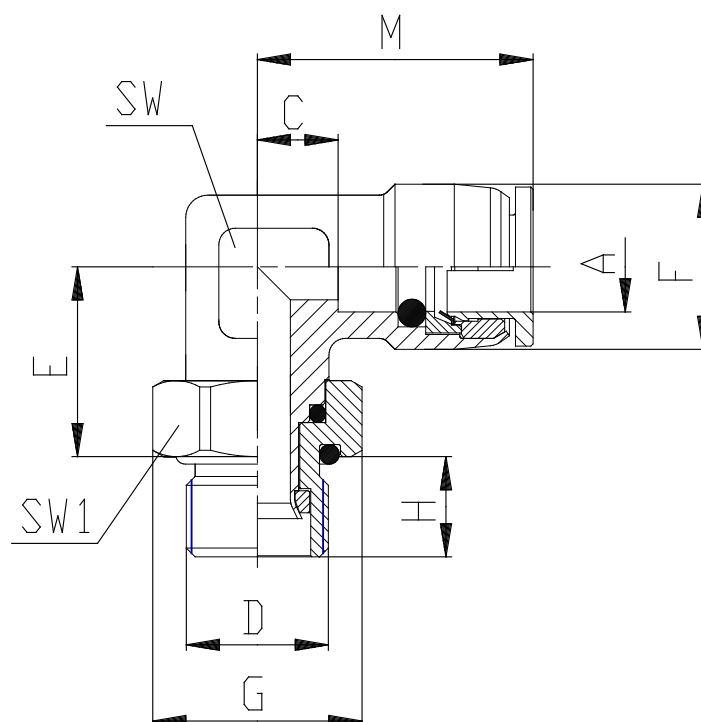

Mod. X6522 - Series X6000 fittings

Product code: X6522 4-1/4

Datasheet creation date: 10/03/2025 09:21

Check the most updated document online [click here](#)

TECHNICAL DATA

Mod.	X6522 4-1/4
------	-------------

Mod. X6522 - Series X6000 fittings

Product code: X6522 4-1/4

DIMENSIONS

A (mm)	4
C (mm)	4.3
D	G1/4
E (mm)	15.7
F (mm)	10.0
H (mm)	9.0
M (mm)	16.8
SW (mm)	12
SW1 (mm)	17
Weight (g)	25
package	10