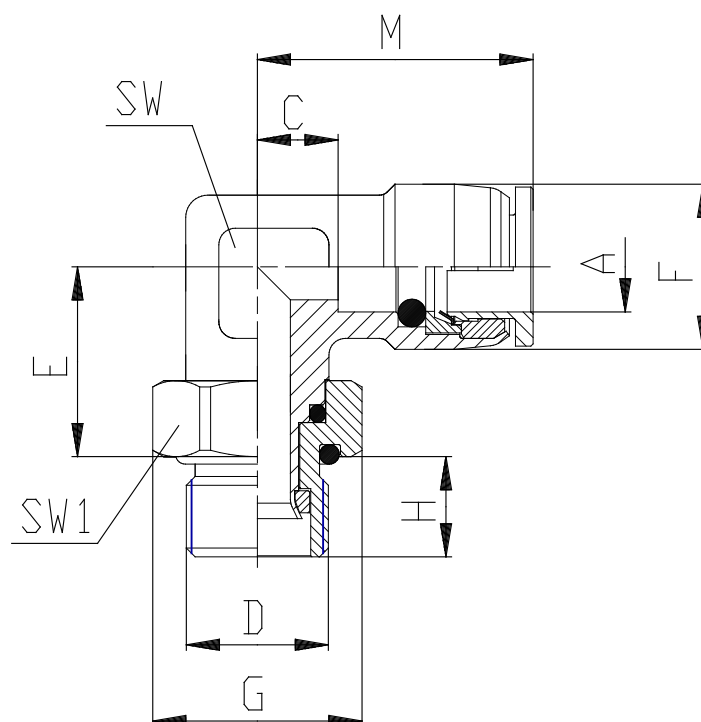

Mod. X6522 - Series X6000 fittings

Product code: X6522 4-1/8

Datasheet creation date: 10/03/2025 09:21

Check the most updated document online [click here](#)

TECHNICAL DATA

Mod.	X6522 4-1/8
------	-------------

Mod. X6522 - Series X6000 fittings

Product code: X6522 4-1/8

DIMENSIONS

A (mm)	4
C (mm)	4.3
D	G1/8
E (mm)	15.3
F (mm)	10.0
H (mm)	6.5
M (mm)	16.8
SW (mm)	12
SW1 (mm)	14
Weight (g)	22
package	10