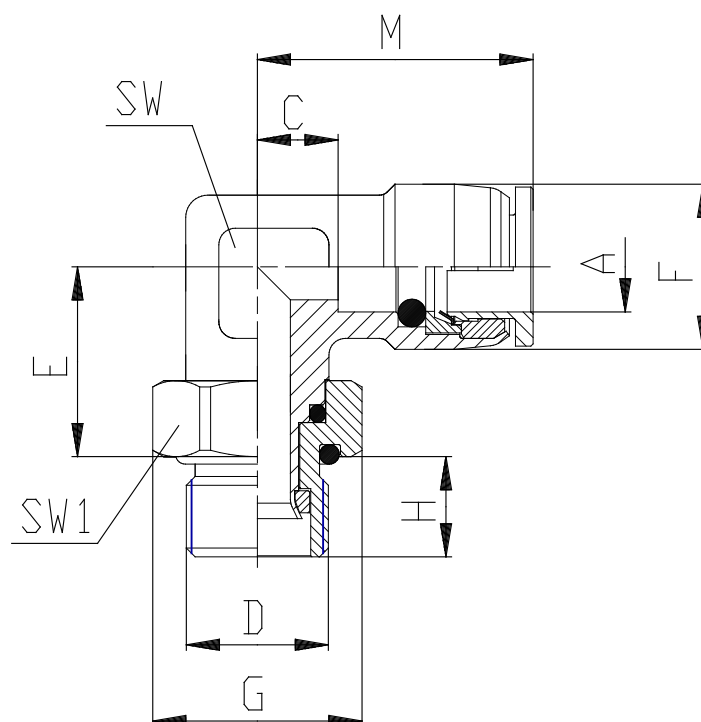

Mod. X6522 - Series X6000 fittings

Product code: X6522 8-1/4

Datasheet creation date: 10/03/2025 09:21

Check the most updated document online [click here](#)

TECHNICAL DATA

Mod.	X6522 8-1/4
------	-------------

Mod. X6522 - Series X6000 fittings

Product code: X6522 8-1/4

DIMENSIONS

A (mm)	8
C (mm)	9.4
D	G1/4
E (mm)	18.7
F (mm)	15.0
H (mm)	9.0
M (mm)	25.5
SW (mm)	14
SW1 (mm)	17
Weight (g)	46
package	10