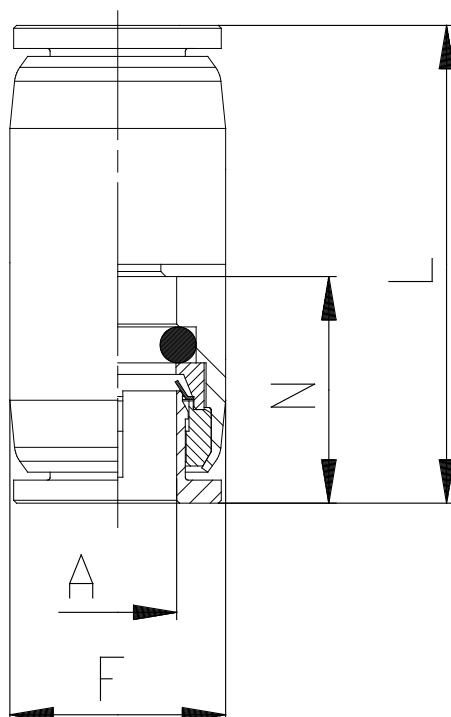

Mod. X6580 - Series X6000 fittings

Product code: X6580 6

Datasheet creation date: 10/03/2025 09:21

Check the most updated document online [click here](#)

TECHNICAL DATA

| | |
|------|---------|
| Mod. | X6580 6 |
|------|---------|

Mod. X6580 - Series X6000 fittings

Product code: X6580 6

DIMENSIONS

| | |
|-------------------|------|
| A (mm) | 6 |
| F (mm) | 12 |
| L (mm) | 28.0 |
| N (mm) | 13.5 |
| Weight (g) | 15 |
| package | 10 |