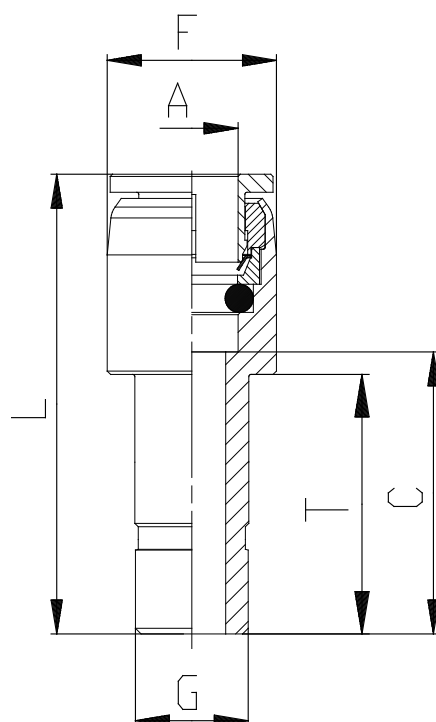

## Mod. X6800 - Series X6000 fittings

Product code: X6800 6-10

Datasheet creation date: 10/03/2025 09:22

Check the most updated document online [click here](#)

### ■ TECHNICAL DATA

	X6800 6-10
--	------------

## Mod. X6800 - Series X6000 fittings

Product code: X6800 6-10

### **DIMENSIONS**

<b>A (mm)</b>	6
<b>C (mm)</b>	22.5
<b>F (mm)</b>	12
<b>G (mm)</b>	10
<b>L (mm)</b>	36.0
<b>T (mm)</b>	20.0
<b>Weight (g)</b>	12
<b>package</b>	10