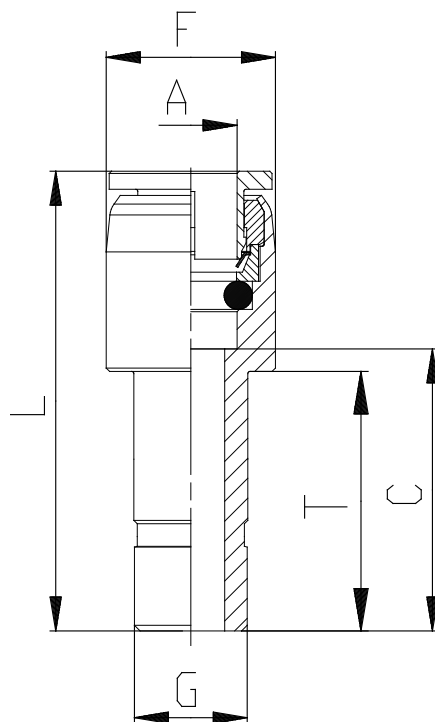

Mod. X6800 - Series X6000 fittings

Product code: X6800 6-12

Datasheet creation date: 10/03/2025 09:22

Check the most updated document online [click here](#)

■ TECHNICAL DATA

| | |
|--|------------|
| | X6800 6-12 |
|--|------------|

Mod. X6800 - Series X6000 fittings

Product code: X6800 6-12

DIMENSIONS

| | |
|-------------------|------|
| A (mm) | 6 |
| C (mm) | 23.0 |
| F (mm) | 12 |
| G (mm) | 12 |
| L (mm) | 36.5 |
| T (mm) | 20.0 |
| Weight (g) | 19 |
| package | 10 |