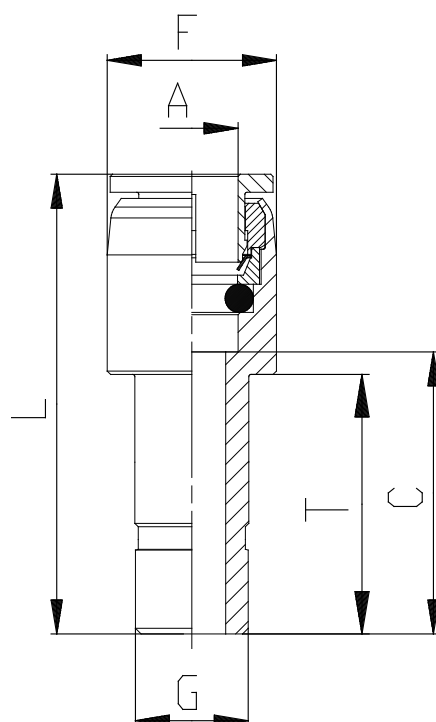

## Mod. X6800 - Series X6000 fittings

Product code: X6800 8-10

Datasheet creation date: 10/03/2025 09:22

Check the most updated document online [click here](#)

### ■ TECHNICAL DATA

|  |            |
|--|------------|
|  | X6800 8-10 |
|--|------------|

## Mod. X6800 - Series X6000 fittings

Product code: X6800 8-10

### **DIMENSIONS**

|                   |      |
|-------------------|------|
| <b>A (mm)</b>     | 8    |
| <b>C (mm)</b>     | 22.5 |
| <b>F (mm)</b>     | 15   |
| <b>G (mm)</b>     | 10   |
| <b>L (mm)</b>     | 38.5 |
| <b>T (mm)</b>     | 23.0 |
| <b>Weight (g)</b> | 14   |
| <b>package</b>    | 10   |