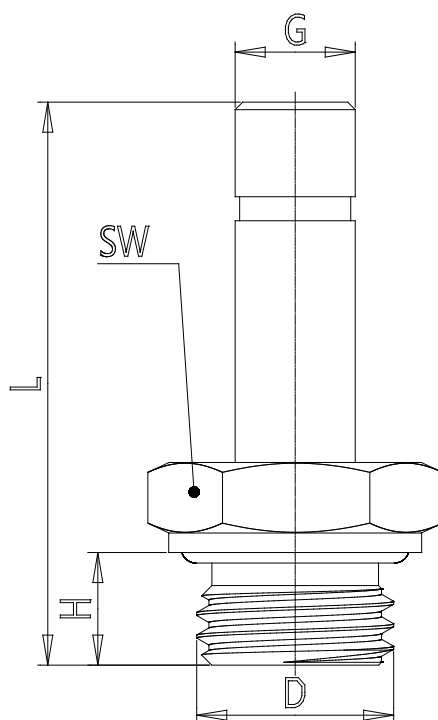

## Mod. X6812 - Series X6000 fittings

Product code: X6812 4-1/8

Datasheet creation date: 20/05/2026 09:27

Check the most updated document online [click here](#)

### ■ TECHNICAL DATA

|      |             |
|------|-------------|
| Mod. | X6812 4-1/8 |
|------|-------------|

## Mod. X6812 - Series X6000 fittings

Product code: X6812 4-1/8

### **DIMENSIONS**

|                |      |
|----------------|------|
| <b>G (mm)</b>  | 4    |
| <b>D (mm)</b>  | G1/8 |
| <b>H (mm)</b>  | 5.8  |
| <b>L (mm)</b>  | 35.3 |
| <b>SW (mm)</b> | 14   |