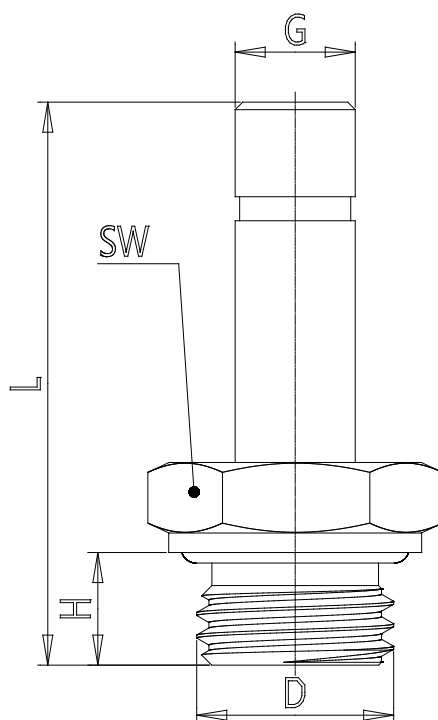

## Mod. X6812 - Series X6000 fittings

Product code: X6812 6-1/8

Datasheet creation date: 20/05/2026 09:27

Check the most updated document online [click here](#)

### TECHNICAL DATA

Mod.	X6812 6-1/8
------	-------------

## Mod. X6812 - Series X6000 fittings

Product code: X6812 6-1/8

### DIMENSIONS

<b>G (mm)</b>	6
<b>D (mm)</b>	G1/8
<b>H (mm)</b>	5.8
<b>L (mm)</b>	35.8
<b>SW (mm)</b>	14