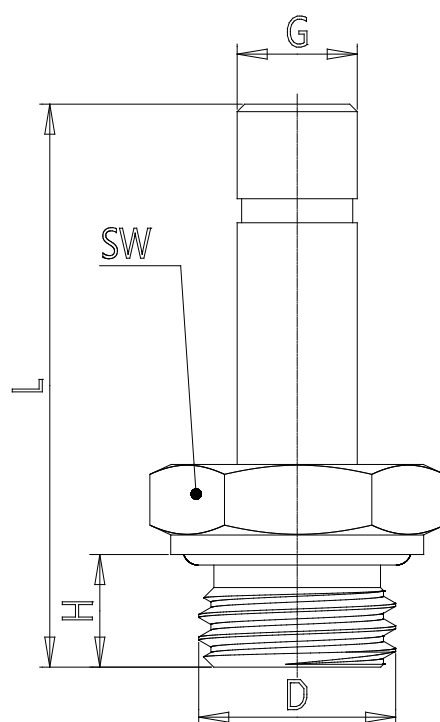

Mod. X6812 - Series X6000 fittings

Product code: X6812 8-1/8

Datasheet creation date: 20/05/2026 08:18

Check the most updated document online [click here](#)

■ TECHNICAL DATA

Mod.	X6812 8-1/8
------	-------------

Mod. X6812 - Series X6000 fittings

Product code: X6812 8-1/8

DIMENSIONS

G (mm)	8
D (mm)	G1/8
H (mm)	5.8
L (mm)	35.8
SW (mm)	14