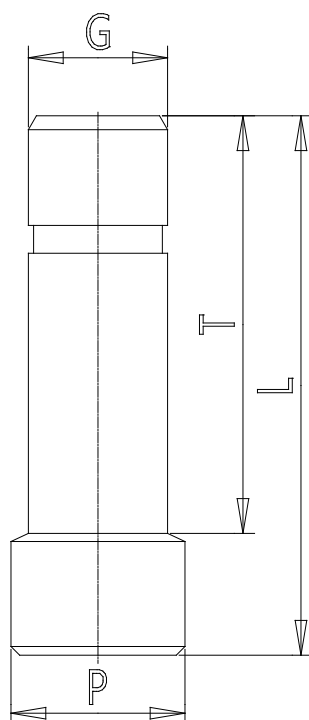

## Mod. X6900 - Series X6000 fittings

Product code: X6900 8

Datasheet creation date: 20/05/2026 09:26

Check the most updated document online [click here](#)

### ■ TECHNICAL DATA

Mod.	X6900 8
------	---------

### **DIMENSIONS**

<b>G (mm)</b>	<b>8</b>
<b>L (mm)</b>	<b>31</b>
<b>P (mm)</b>	<b>10</b>
<b>T (mm)</b>	<b>24</b>