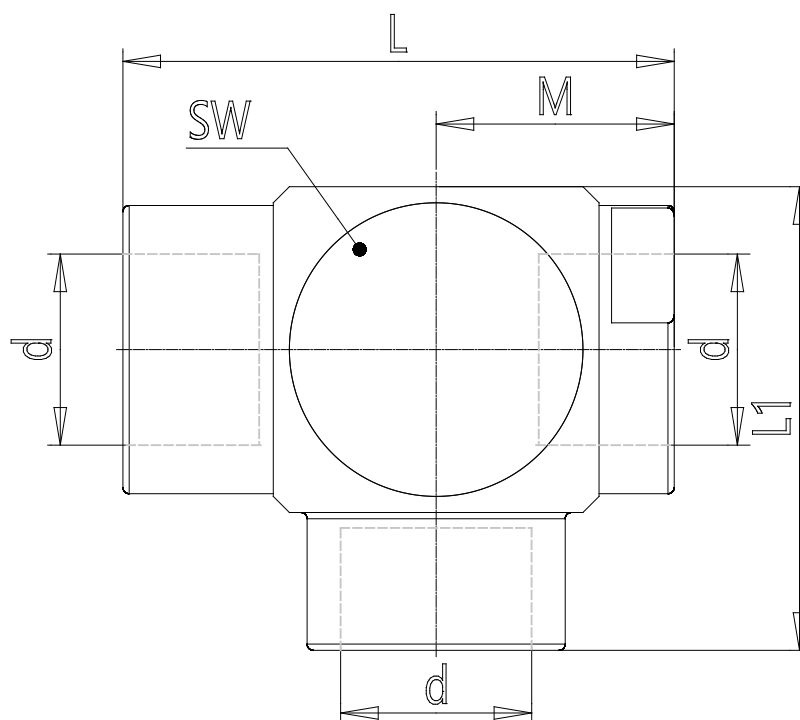

## Quick exhaust valves in stainless steel - Series XVSC

Product code: XVSC 1/2PT

Datasheet creation date: 10/03/2025 11:08

Check the most updated document online [click here](#)

### TECHNICAL DATA

Mod.	XVSC 1/2PT
------	------------

## Quick exhaust valves in stainless steel - Series XVSC

Product code: XVSC 1/2PT

### DIMENSIONS

d	1/2NPT
M (mm)	31.0
L (mm)	54.0
L1 (mm)	45.0
SW (mm)	32