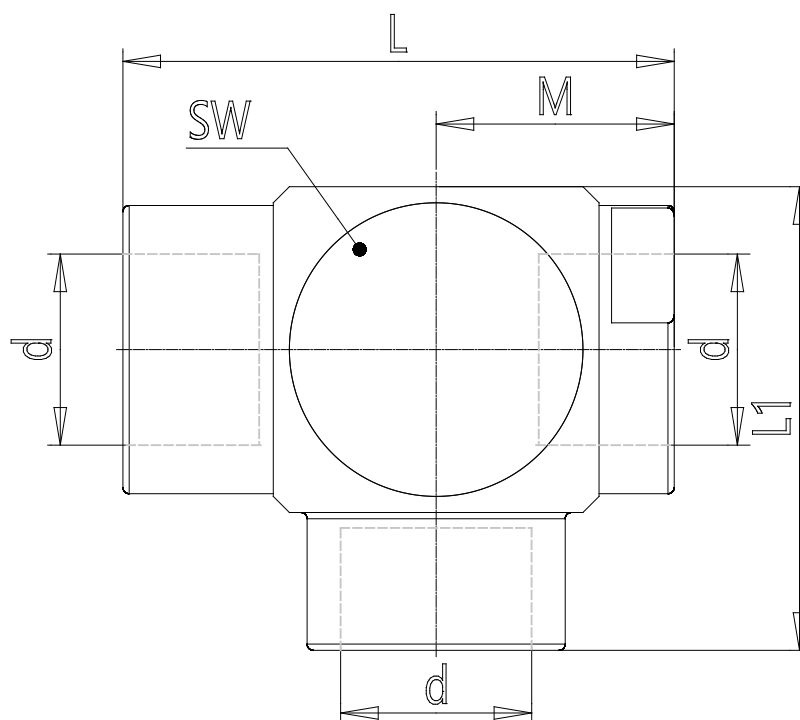

Quick exhaust valves in stainless steel - Series XVSC

Product code: XVSC 1/4

Datasheet creation date: 10/03/2025 11:08

Check the most updated document online [click here](#)

TECHNICAL DATA

Mod.	XVSC 1/4
------	----------

Quick exhaust valves in stainless steel - Series XVSC

Product code: XVSC 1/4

DIMENSIONS

d	G1/4
M (mm)	16.5
L (mm)	37.5
L1 (mm)	31.5
SW (mm)	22