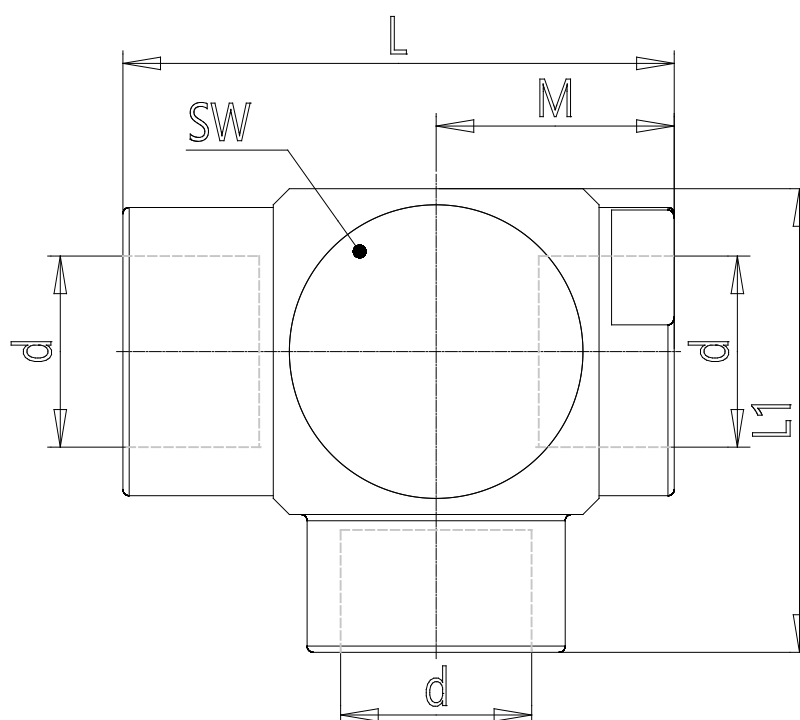

Quick exhaust valves in stainless steel - Series XVSC

Product code: XVSC 1/4PT

Datasheet creation date: 10/03/2025 11:08

Check the most updated document online [click here](#)

TECHNICAL DATA

Mod.	XVSC 1/4PT
------	------------

Quick exhaust valves in stainless steel - Series XVSC

Product code: XVSC 1/4PT

DIMENSIONS

d	1/4NPT
M (mm)	16.0
L (mm)	37.0
L1 (mm)	32.0
SW (mm)	22