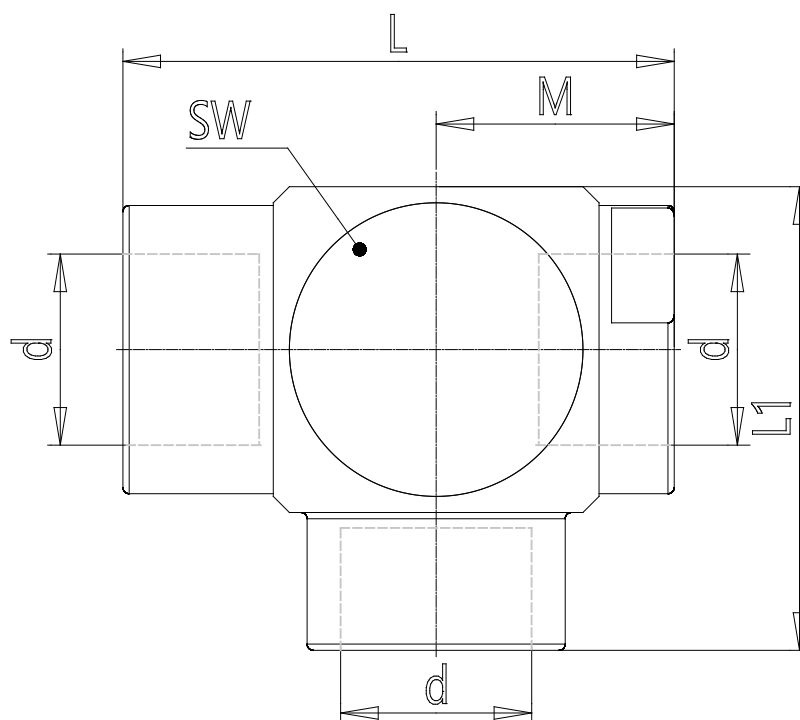

Quick exhaust valves in stainless steel - Series XVSC

Product code: XVSC 1/8

Datasheet creation date: 10/03/2025 11:08

Check the most updated document online [click here](#)

TECHNICAL DATA

Mod.	XVSC 1/8
------	----------

Quick exhaust valves in stainless steel - Series XVSC

Product code: XVSC 1/8

DIMENSIONS

d	G1/8
M (mm)	16.0
L (mm)	37.0
L1 (mm)	32.0
SW (mm)	22