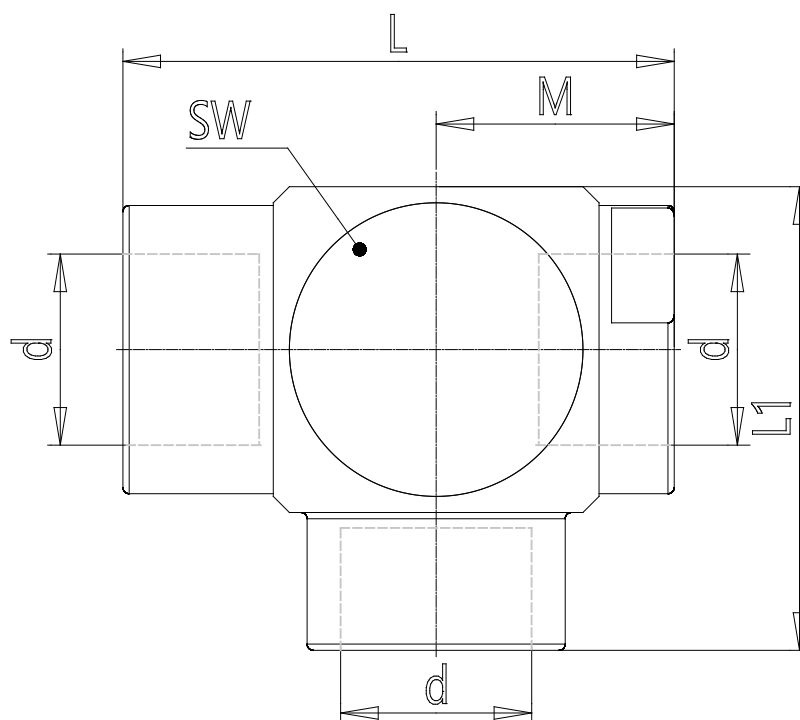

Quick exhaust valves in stainless steel - Series XVSC

Product code: XVSC 1/8PT

Datasheet creation date: 10/03/2025 11:08

Check the most updated document online [click here](#)

TECHNICAL DATA

Mod.	XVSC 1/8PT
------	------------

Quick exhaust valves in stainless steel - Series XVSC

Product code: XVSC 1/8PT

DIMENSIONS

d	1/8NPT
M (mm)	16.0
L (mm)	37.0
L1 (mm)	32.0
SW (mm)	22