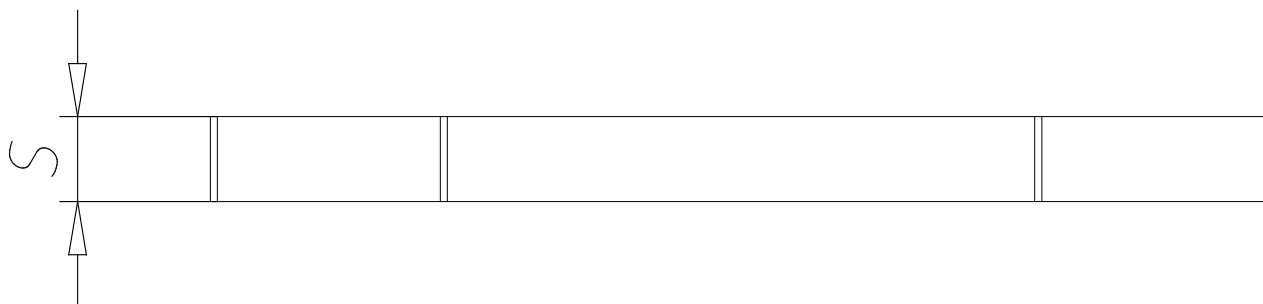

Interface plate - slider on slider - Mod. XY-SS

Product code: XY-S65-S50

Datasheet creation date: 07/03/2025 15:42

Check the most updated document online [click here](#)

TECHNICAL DATA

Mod.	XY-S65-S50
Size (mm)	65

Interface plate - slider on slider - Mod. XY-SS

Product code: XY-S65-S50

DIMENSIONS

A1 (mm)	150
A2 (mm)	150
D (mm)	55
E (mm)	70
S (mm)	12
Weight (g)	515