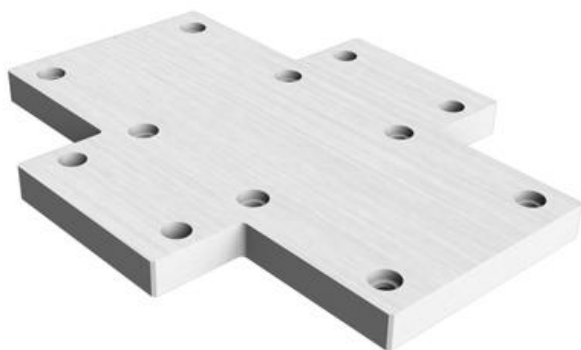

Interface plate - slider on slider - Mod. XY-SS

Product code: XY-S65-S50

Datasheet creation date: 07/03/2025 15:42

Check the most updated document online [click here](#)

TECHNICAL DATA

Mod.	XY-S65-S50
Size (mm)	65

Interface plate - slider on slider - Mod. XY-SS

Product code: XY-S65-S50

DIMENSIONS

A1 (mm)	150
A2 (mm)	150
D (mm)	55
E (mm)	70
S (mm)	12
Weight (g)	515