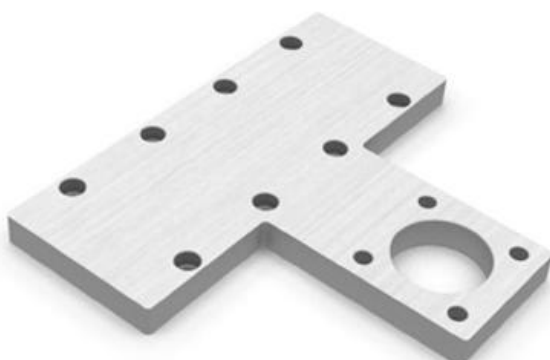

interface plate guide s45 - cyl s.6E on slider - Mod. XY

Product code: XY-S80-45N40

Datasheet creation date: 07/03/2025 15:42

Check the most updated document online [click here](#)

■ TECHNICAL DATA

Mod.	XY-S80-45N40
Size (mm)	80

interface plate guide s45 - cyl s.6E on slider - Mod. XY

Product code: XY-S80-45N40

DIMENSIONS

A1 (mm)	167.5
A2 (mm)	190
D (mm)	85
E (mm)	55.0
S (mm)	12
M (mm)	35
Y (mm)	97.0
P	660