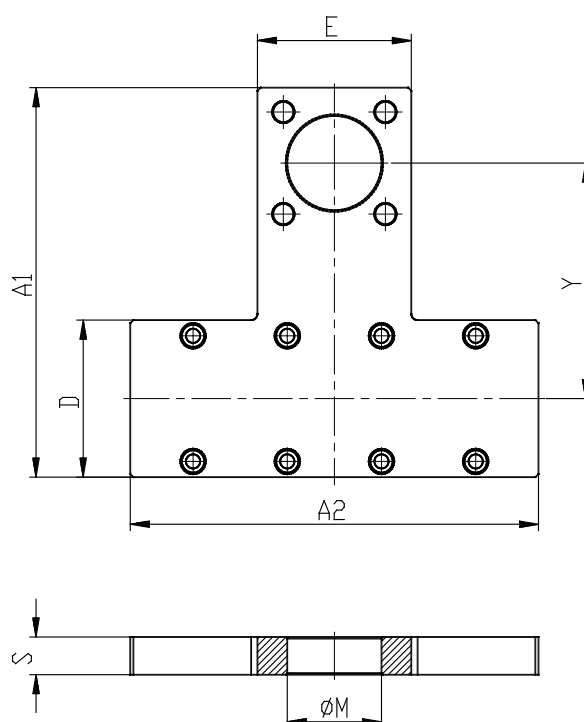

interface plate guide s45 - cyl s.6E on slider - Mod. XY

Product code: XY-S80-45N40

Datasheet creation date: 07/03/2025 15:42

Check the most updated document online [click here](#)

■ TECHNICAL DATA

Mod.	XY-S80-45N40
Size (mm)	80

interface plate guide s45 - cyl s.6E on slider - Mod. XY

Product code: XY-S80-45N40

DIMENSIONS

A1 (mm)	167.5
A2 (mm)	190
D (mm)	85
E (mm)	55.0
S (mm)	12
M (mm)	35
Y (mm)	97.0
P	660