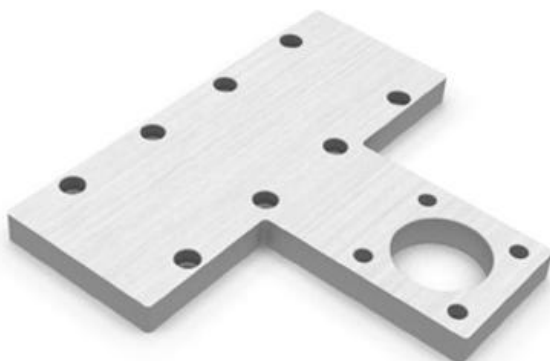

interface plate guide s45 - cyl s.6E on slider - Mod. XY

Product code: XY-S80-45N50

Datasheet creation date: 07/03/2025 15:42

Check the most updated document online [click here](#)

TECHNICAL DATA

Mod.	XY-S80-45N50
Size (mm)	80

interface plate guide s45 - cyl s.6E on slider - Mod. XY

Product code: XY-S80-45N50

DIMENSIONS

A1 (mm)	177.0
A2 (mm)	190
D (mm)	85
E (mm)	65.0
S (mm)	12
M (mm)	40
Y (mm)	101.5
P	690