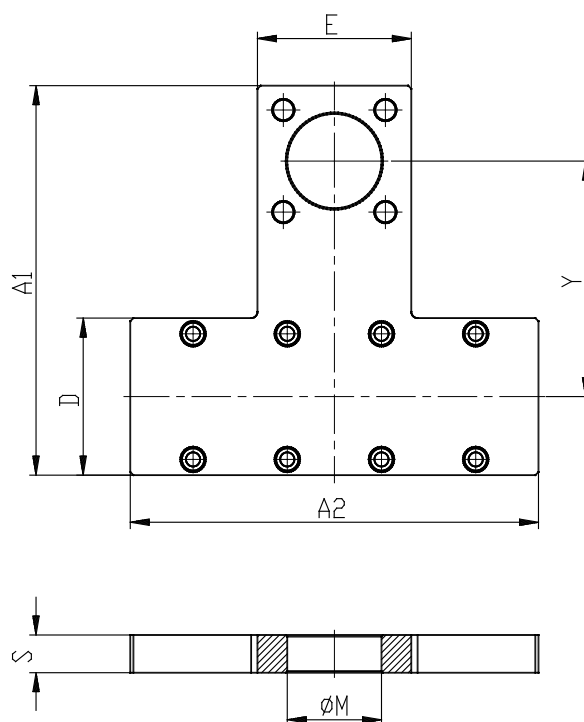

interface plate guide s45 - cyl s.6E on slider - Mod. XY

Product code: XY-S80-45N50

Datasheet creation date: 07/03/2025 15:42

Check the most updated document online [click here](#)

TECHNICAL DATA

Mod.	XY-S80-45N50
Size (mm)	80

interface plate guide s45 - cyl s.6E on slider - Mod. XY

Product code: XY-S80-45N50

DIMENSIONS

A1 (mm)	177.0
A2 (mm)	190
D (mm)	85
E (mm)	65.0
S (mm)	12
M (mm)	40
Y (mm)	101.5
P	690