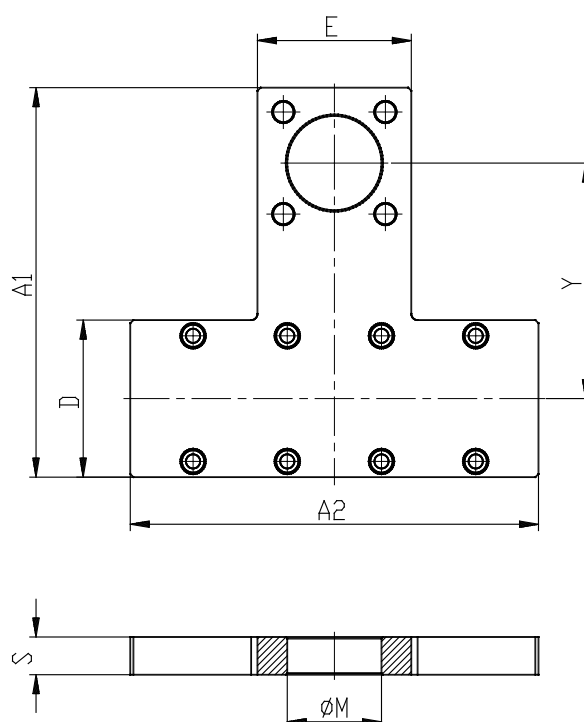

interface plate guide s45 - cyl s.6E on slider - Mod. XY

Product code: XY-S80-45N63

Datasheet creation date: 07/03/2025 15:42

Check the most updated document online [click here](#)

TECHNICAL DATA

Mod.	XY-S80-45N63
Size (mm)	80

interface plate guide s45 - cyl s.6E on slider - Mod. XY

Product code: XY-S80-45N63

DIMENSIONS

A1 (mm)	190.5
A2 (mm)	190
D (mm)	85
E (mm)	75.0
S (mm)	12
M (mm)	45
Y (mm)	110.0
P	740