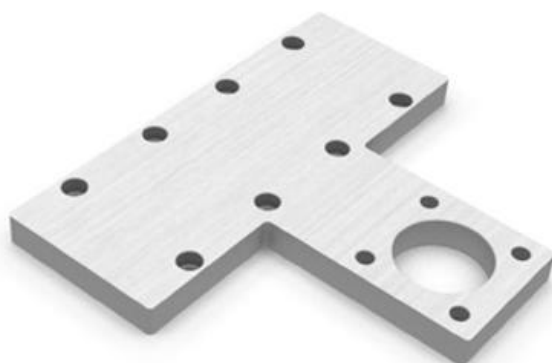

interface plate guide s45 - cyl s.6E on slider - Mod. XY

Product code: XY-S80-45N63

Datasheet creation date: 07/03/2025 15:42

Check the most updated document online [click here](#)

TECHNICAL DATA

Mod.	XY-S80-45N63
Size (mm)	80

interface plate guide s45 - cyl s.6E on slider - Mod. XY

Product code: XY-S80-45N63

DIMENSIONS

A1 (mm)	190.5
A2 (mm)	190
D (mm)	85
E (mm)	75.0
S (mm)	12
M (mm)	45
Y (mm)	110.0
P	740